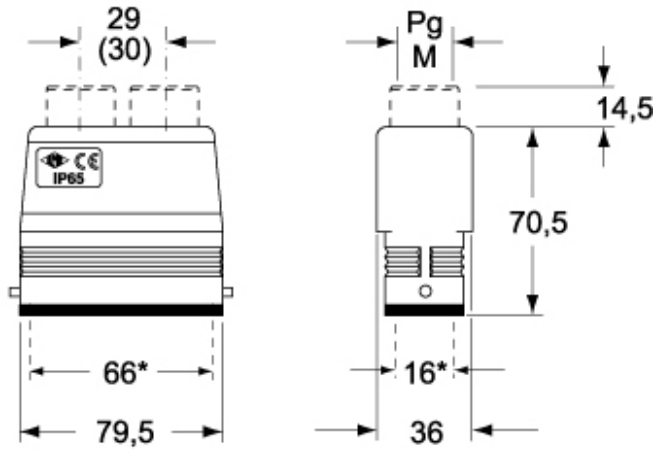

Part number

CAV 10.213

Catalogue drawings

CZAV L2 - (MZAV L2) - [MZFV L2]