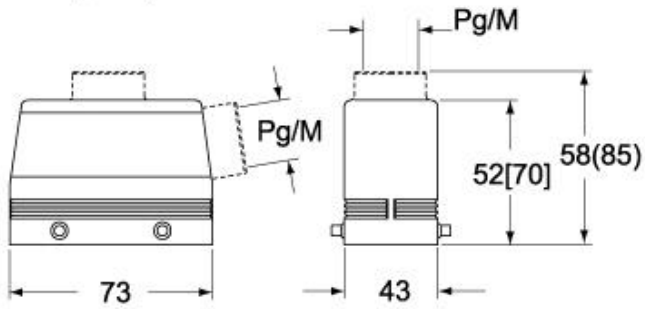

Part number

CAV 10.21

Catalogue drawings

**CHO [CAO] CHV (CAV) - MHO [MAO]
MHV (MAV)**