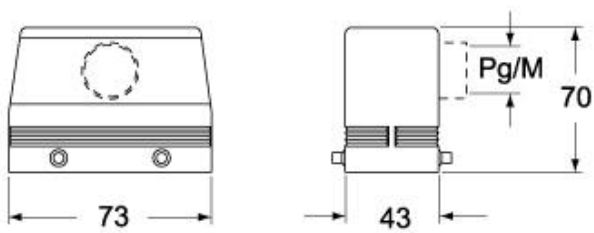

Part number

CAV 10.21

Hood, C-TYPE series, with 4 pegs, Pg21 top cable entry, size "57.27", high construction

Product description		Material properties	
Product type	Hood	Colour	RAL 7040 grey
Series	C-TYPE	RoHs conformity	Compliant
Closing type	With 4 pegs	China RoHs - EFUP	E
Size	Size 57.27	REACH SVHC substances	No
Cable entry	Top cable entry Pg21	Approvals / Standards	
Specification	High construction	Certifications	DNV, BV
Technical data		UL	ECBT2
IP degree of protection	IP65 / IP66 / IP69	cUL	ECBT8
Further technical details		General ordering information	
Weight	171,00 g	EAN13 code	8015747009386
Operating temperature range (min, max)	-40°C...+125°C	Packaging Information	
		Packaging length	270,00 mm
		Packaging height	130,00 mm
		Packaging width	180,00 mm
		Packaging weight	1,91 kg
		Packaging volume	6,32 dm ³
		Packaging description	Carton box
		Packaging quantity	10 Pcs
		Packaging EAN code	8015747225922
		Sub-packaging weight	0,96 kg
		Sub-packaging description	Plastic packaging
		Sub-packaging quantity	5 Pcs
		Sub-packaging EAN barcode	8015747009393

Part number

CAV 10.21

Catalogue drawings

**CHO [CAO] CHV (CAV) - MHO [MAO]
MHV (MAV)**

CAF - MAF/MFF

CHV G (CAV G) - MHV G (MAV G) - [MFV G]