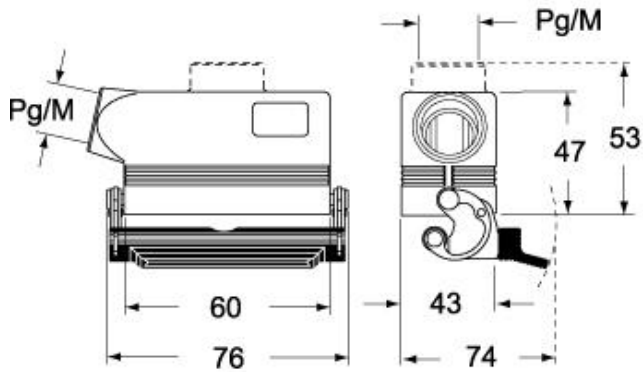

Part number

CAV 06 LG21

Hood, C-TYPE series, with 1 lever, Pg21 top cable entry, size "44.27", high construction

Product description		Material properties	
Product type	Hood	Other materials	Lever: Stainless steel, polyamide (PA) Gasket: NBR
Series	C-TYPE	Colour	RAL 7040 grey
Closing type	With 1 lever	RoHs conformity	Compliant with exemption 6(c): copper alloy containing up to 4% lead by weight
Size	Size 44.27	China RoHs - EFUP	50
Cable entry	Top cable entry with adapter Pg21	REACH SVHC substances	Yes Lead
Specification	High construction	SCIP number	15deaf78-e939-4401-a0b0-e2228ca32a03
Technical data		Approvals / Standards	
IP degree of protection	IP65 / IP66 / IP69	Certifications	DNV, BV
Further technical details		UL	ECBT2
Weight	228,00 g	cUL	ECBT8
Operating temperature range (min, max)	-40°C...+125°C	General ordering information	
		EAN13 code	8015747009157
		Packaging Information	
		Packaging length	160,00 mm
		Packaging height	130,00 mm
		Packaging width	270,00 mm
		Packaging weight	2,45 kg
		Packaging volume	5,62 dm ³
		Packaging description	Carton box
		Packaging quantity	10 Pcs
		Packaging EAN code	8015747225960
		Sub-packaging weight	1,23 kg
		Sub-packaging description	Plastic packaging
		Sub-packaging quantity	5 Pcs
		Sub-packaging EAN barcode	8015747009164

Part number

CAV 06 LG21

Catalogue drawings

CHO LX CHV LX - MHO LX MHV LX

CHV LG (CAV LG), MHV LG (MAV LG) [MFV LG]

CHO L (CAO L) - MHO (MAO/MFO/MFV L) MHV L [MAV L]