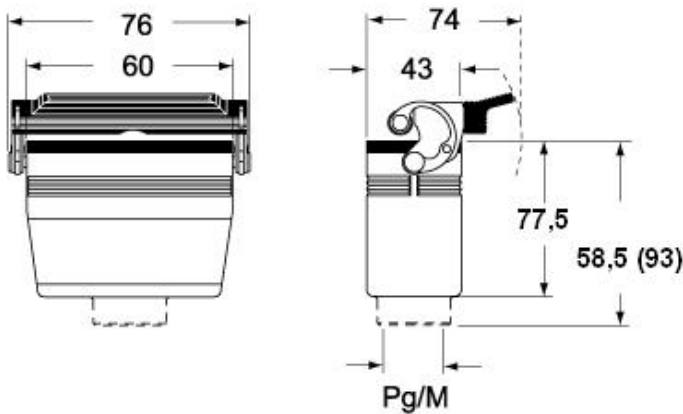

Part number

CAV 06 LG21

Hood, C-TYPE series, with 1 lever, Pg21 top cable entry, size "44.27", high construction

Product description		Material properties	
Product type	Hood	Other materials	Lever: Stainless steel, polyamide (PA) Gasket: NBR
Series	C-TYPE	Colour	RAL 7040 grey
Closing type	With 1 lever	RoHs conformity	Compliant with exemption 6(c): copper alloy containing up to 4% lead by weight
Size	Size 44.27	China RoHs - EFUP	50
Cable entry	Top cable entry with adapter Pg21	REACH SVHC substances	Yes Lead
Specification	High construction	SCIP number	15deaf78-e939-4401-a0b0-e2228ca32a03
Technical data		Approvals / Standards	
IP degree of protection	IP65 / IP66 / IP69	Certifications	DNV, BV
Further technical details		UL	ECBT2
Weight	228,00 g	cUL	ECBT8
Operating temperature range (min, max)	-40°C...+125°C	General ordering information	
		EAN13 code	8015747009157
		Packaging Information	
		Packaging length	160,00 mm
		Packaging height	130,00 mm
		Packaging width	270,00 mm
		Packaging weight	2,45 kg
		Packaging volume	5,62 dm ³
		Packaging description	Carton box
		Packaging quantity	10 Pcs
		Packaging EAN code	8015747225960
		Sub-packaging weight	1,23 kg
		Sub-packaging description	Plastic packaging
		Sub-packaging quantity	5 Pcs
		Sub-packaging EAN barcode	8015747009164

Part number

CAV 06 LG21

Catalogue drawings

CHO LX CHV LX - MHO LX MHV LX

CHV LG (CAV LG), MHV LG (MAV LG) [MFV LG]

CHO L (CAO L) - MHO (MAO/MFO/MFV L) MHV L [MAV L]