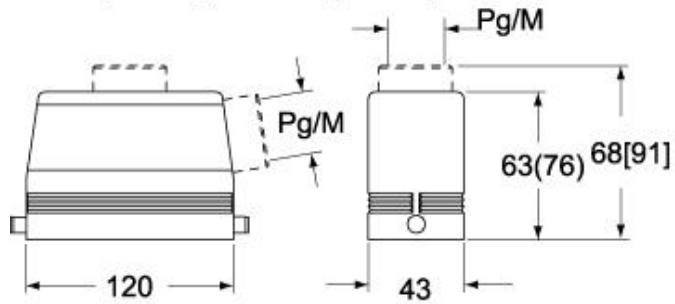

Part number

CAO 24 L29

Catalogue drawings

**CHO L (CAO L) - MHO L [MAO L]
CHV L [CAV L] - MHV L (MAV L)**