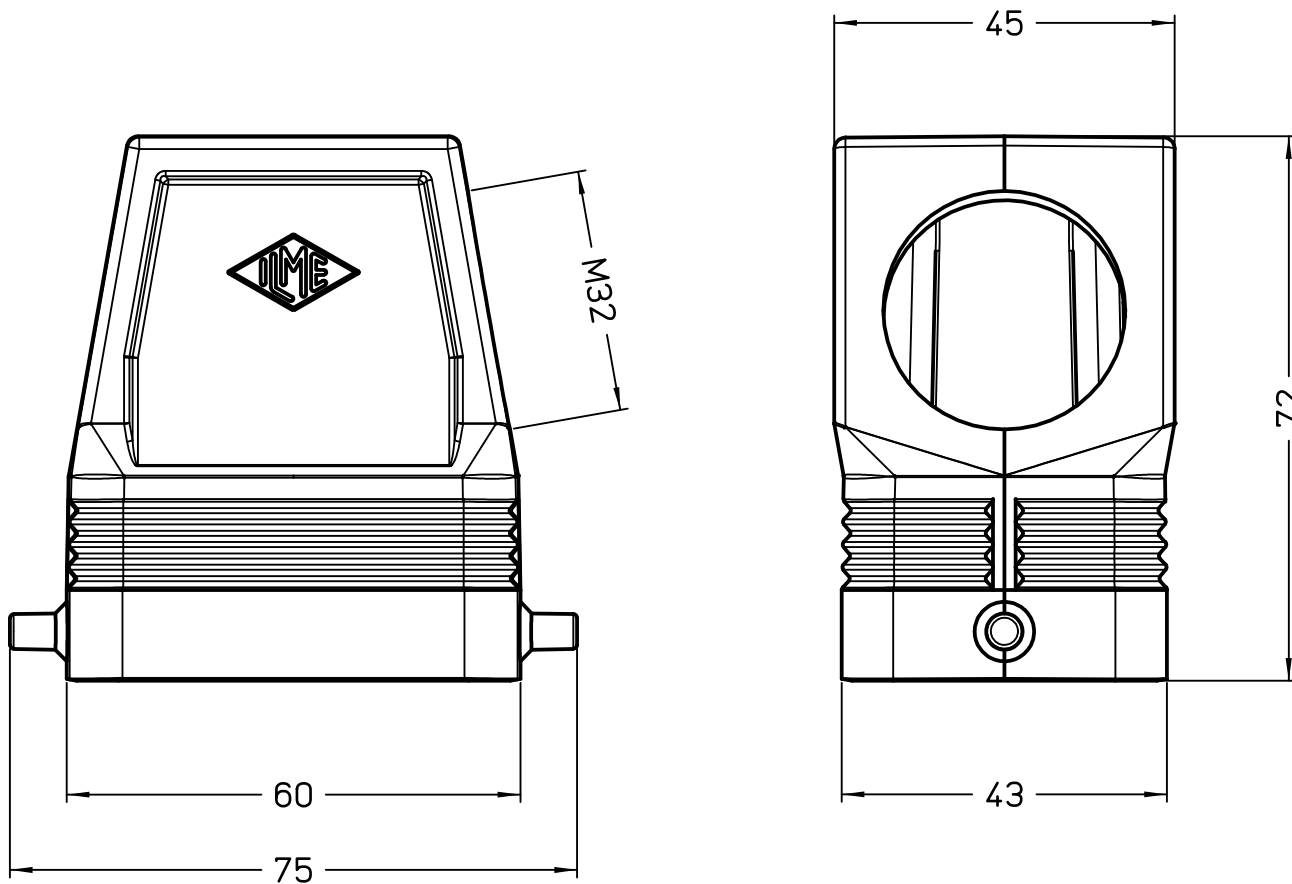

1

2

3

A

A

B

B

	Dimensions in mm
Original Size A4	
Date 20/06/24	
Sign. F.Piazza	

Simplified representation with dimensions without tolerance

MFOS 06 L32  
Hood, size "44.27", with 2 pegs, M32 side entry, EMC series

Scale  
1:1

1

2

3