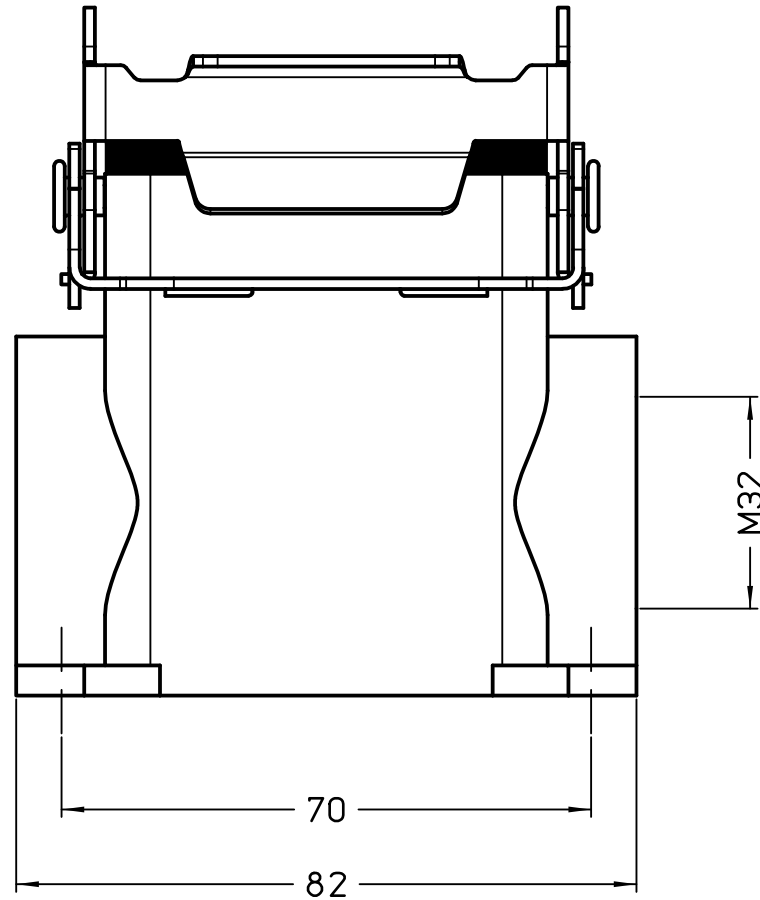

Dimensions in mm

Simplified representation with dimensions without tolerance

Original Size A4

Date 07/10/24

Sign. F.Piazza

M7AP 06 L32

Surface mounting housing, size "44.27", M32 side entry, V-TYPE series

Scale

1:1

1

2

3