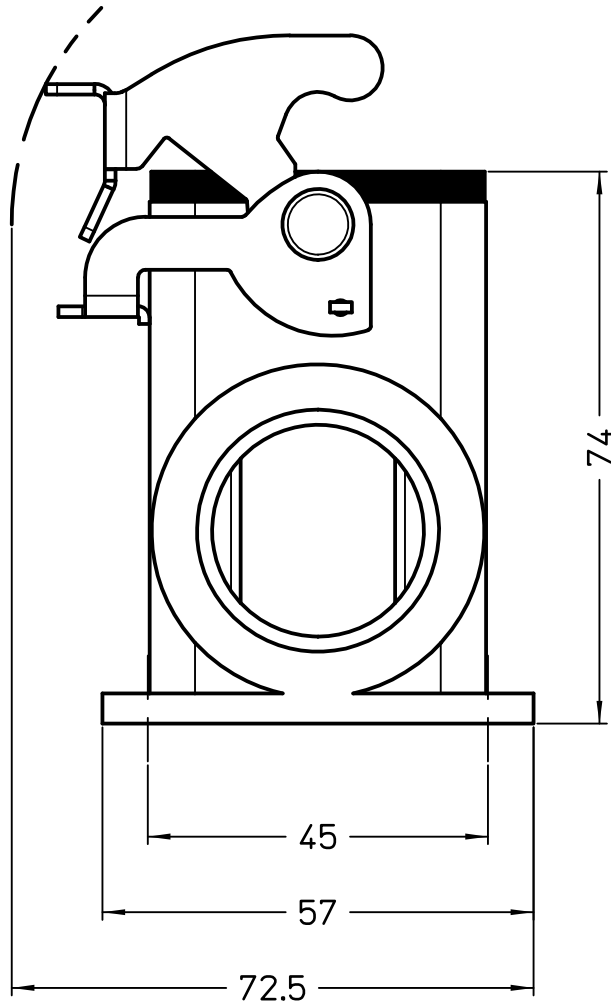

Dimensions in mm

Simplified representation with dimensions without tolerance

Original Size A4

Date 07/10/24

Sign. F.Piazza

M7AP 06 L32

Surface mounting housing, size "44.27", M32 side entry, V-TYPE series

Scale

1:1

1

2

3