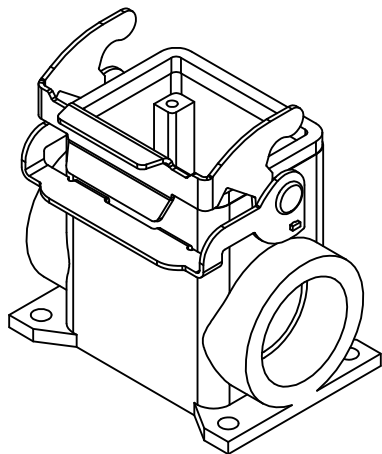

Dimensions in mm

Simplified representation with dimensions without tolerance

Original Size A4

Date 07/10/24

Sign. F.Piazza

M7AP 06 L32

Surface mounting housing, size "44.27", M32 side entry, V-TYPE series

Scale