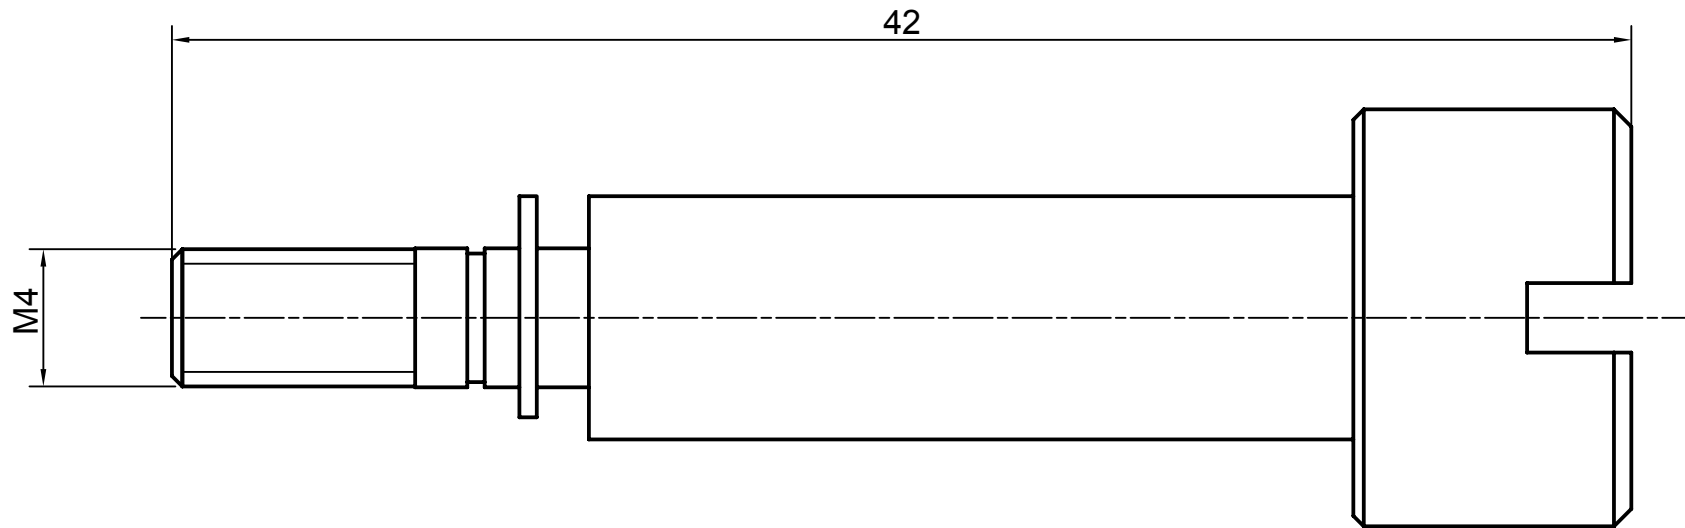

Diritti riservati

All rights reserved

Date 10.01.2007	CRBM	Scale	
Sign.	CT inserts coupling screws male	5:1	