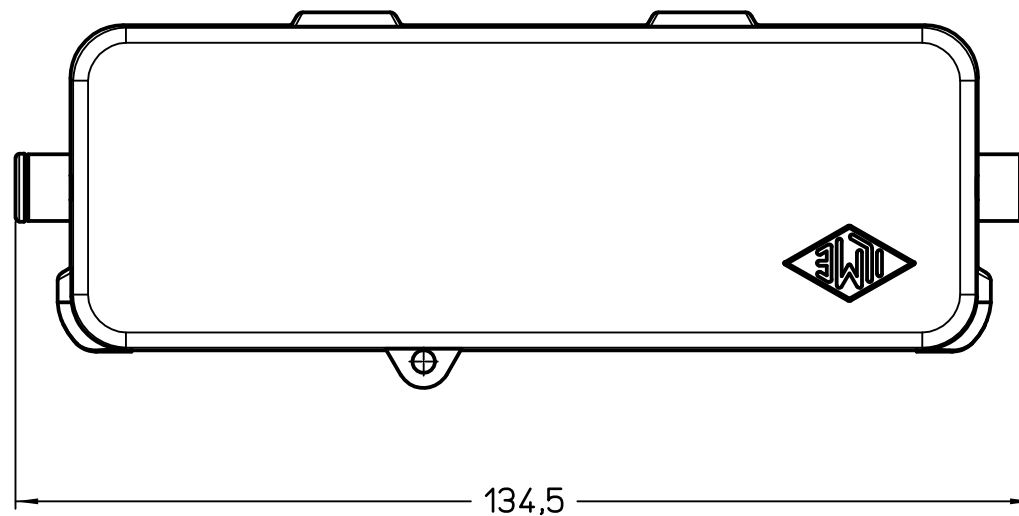

Diritti riservati All rights reserved

Dimensions
in mm

Simplified representation with dimensions without tolerance

Original Size A4

Date 20/05/24

Sign. F.Piazza

CHC 24 SL

Cover size "104.27", with 2 pegs, with loop

Scale

1:1