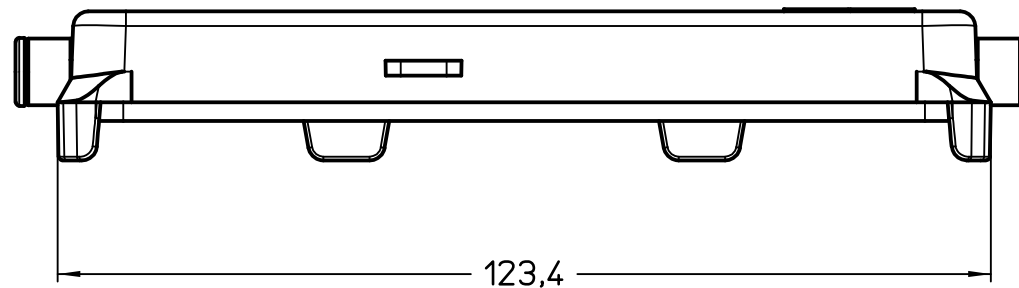

Diritti riservati All rights reserved

Dimensions
in mm

Simplified representation with dimensions without tolerance

Original Size A4

Date 20/05/24

Sign. F.Piazza

CHC 24 SL

Cover size "104.27", with 2 pegs, with loop

Scale

1:1