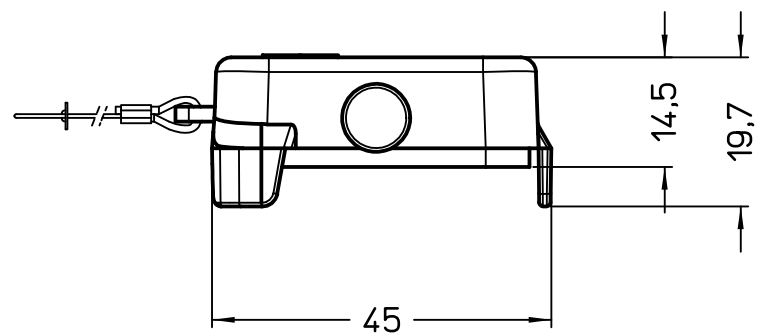

Diritti riservati All rights reserved

Dimensions
in mm

Simplified representation with dimensions without tolerance

Original Size A4

Date 20/05/24

Sign. F.Piazza

CHC 24 SL

Cover size "104.27", with 2 pegs, with loop

Scale

1:1