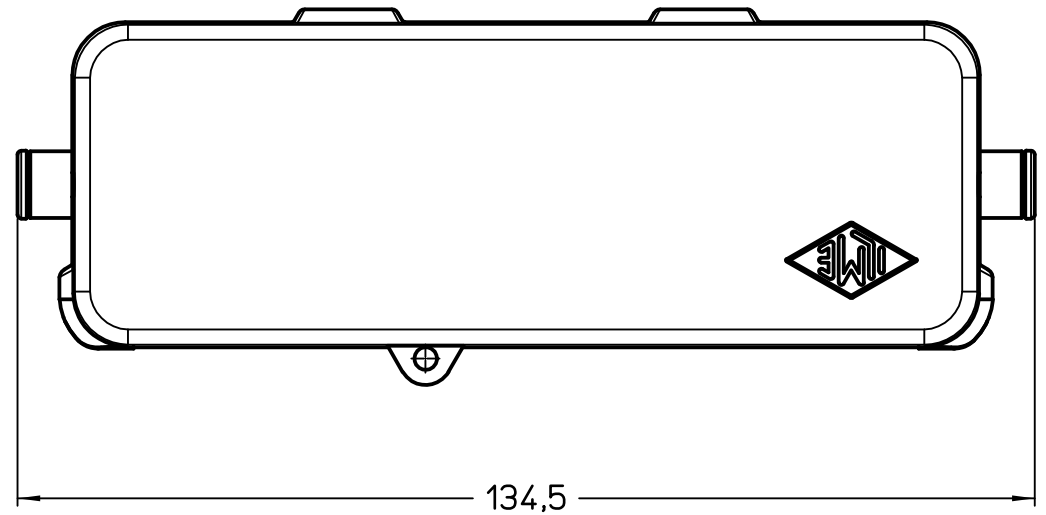

Diritti riservati All rights reserved

	Dimensions in mm
Original Size A4	
Date 20/05/24	
Sign. F.Piazza	

Simplified representation with dimensions without tolerance

CHC 24 L
Cover size "104.27", with 2 pegs, with eyelet

Scale
1:1