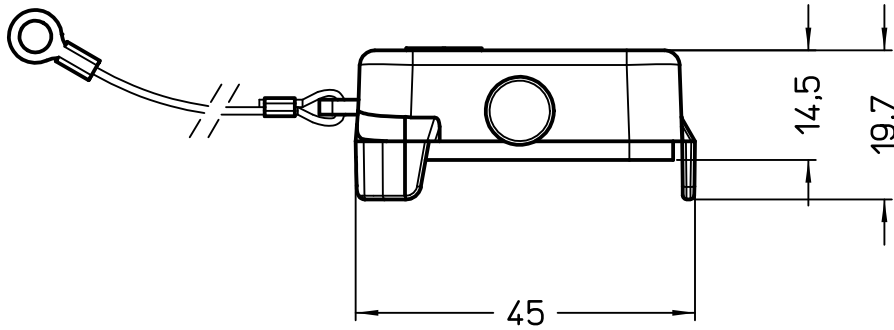

Diritti riservati All rights reserved

	Dimensions in mm
Original Size A4	
Date 20/05/24	
Sign. F.Piazza	

Simplified representation with dimensions without tolerance

CHC 24 L
Cover size "104.27", with 2 pegs, with eyelet

Scale
1:1