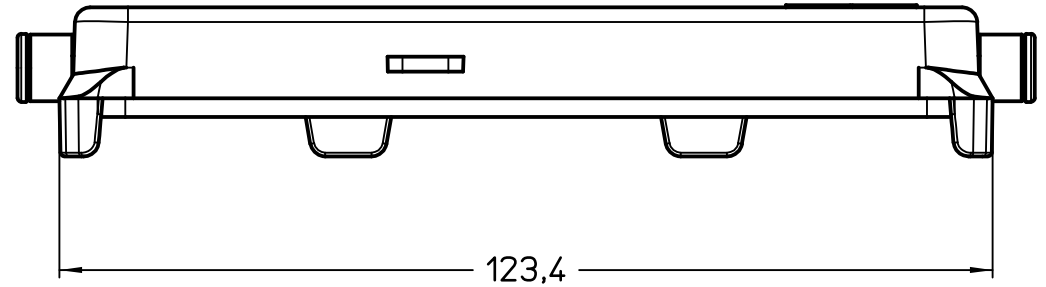

Diritti riservati All rights reserved

	Dimensions in mm
Original Size A4	
Date 20/05/24	
Sign. F.Piazza	

Simplified representation with dimensions without tolerance

CHC 24 L
Cover size "104.27", with 2 pegs, with eyelet

Scale
1:1