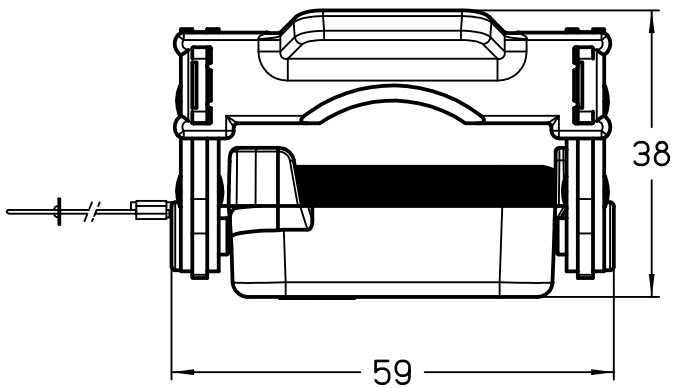

Diritti riservati All rights reserved

Dimensions
in mm

Simplified representation with dimensions without tolerance

Original Size A4

Date 29/10/24

Sign. F.Piazza

CHC 24 G

Cover, size "104.27", C-TYPE series, with 2 levers, with loop

Scale

1:1

1

2

3