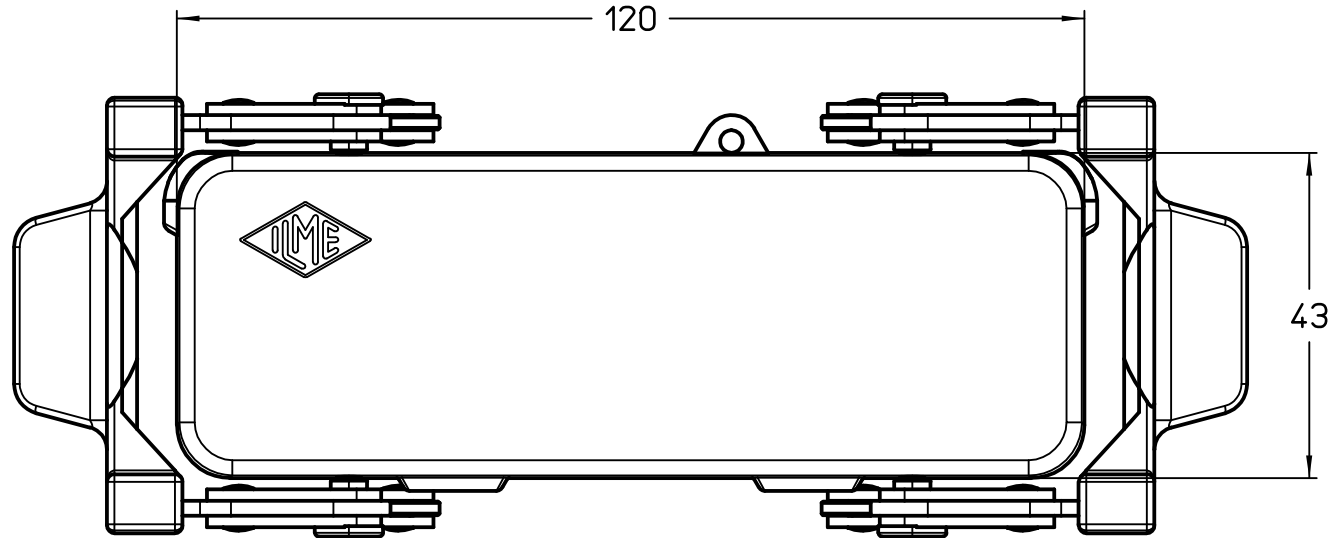

Diritti riservati All rights reserved

Dimensions
in mm

Simplified representation with dimensions without tolerance

Original Size A4

Date 29/10/24

Sign. F.Piazza

CHC 24 G

Cover, size "104.27", C-TYPE series, with 2 levers, with loop

Scale

1:1

1

2

3