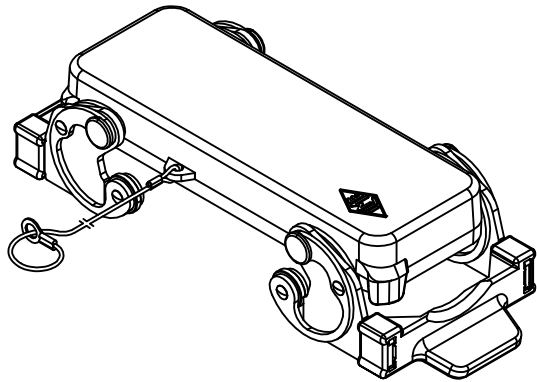

Diritti riservati All rights reserved

Dimensions
in mm

Simplified representation with dimensions without tolerance

Original Size A4

Date 29/10/24

Sign. F.Piazza

CHC 24 G

Cover, size "104.27", C-TYPE series, with 2 levers, with loop

Scale

1:1

1

2

3