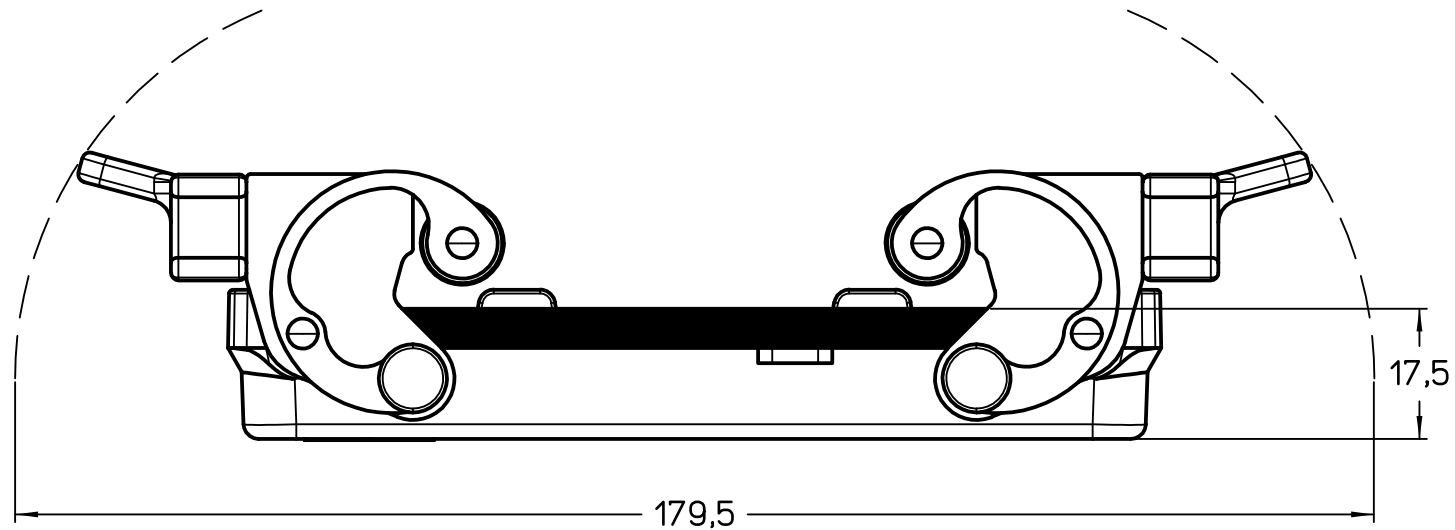

Diritti riservati All rights reserved

Dimensions
in mm

Simplified representation with dimensions without tolerance

Original Size A4

Date 29/10/24

Sign. F.Piazza

CHC 24 G

Cover, size "104.27", C-TYPE series, with 2 levers, with loop

Scale

1:1

1

2

3