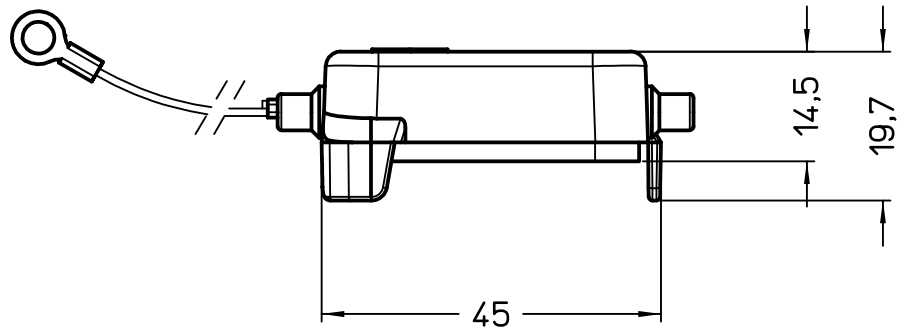

Diritti riservati All rights reserved

	Dimensions in mm
Original Size A4	
Date 17/05/24	
Sign. F.Piazza	

Simplified representation with dimensions without tolerance

CHC 24
Cover size "104.27", with 4 pegs, with eyelet

Scale
1:1