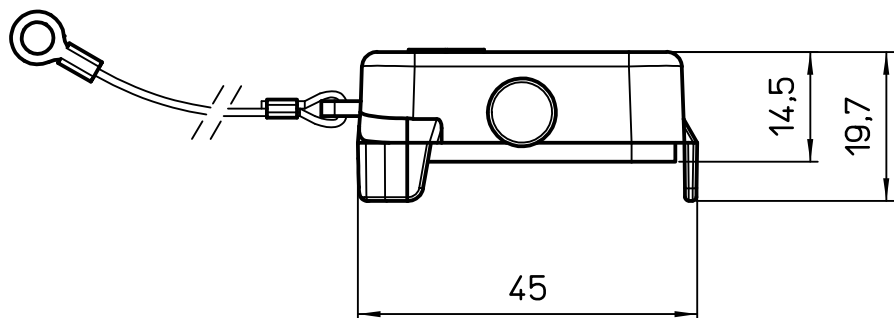

Diritti riservati All rights reserved

Dimensions
in mm

Simplified representation with dimensions without tolerance

Original Size A4

Date 21/05/24

Sign. F.Piazza

CHC 16 L

Cover size "77.27", with 2 pegs, with eyelet

Scale

1:1