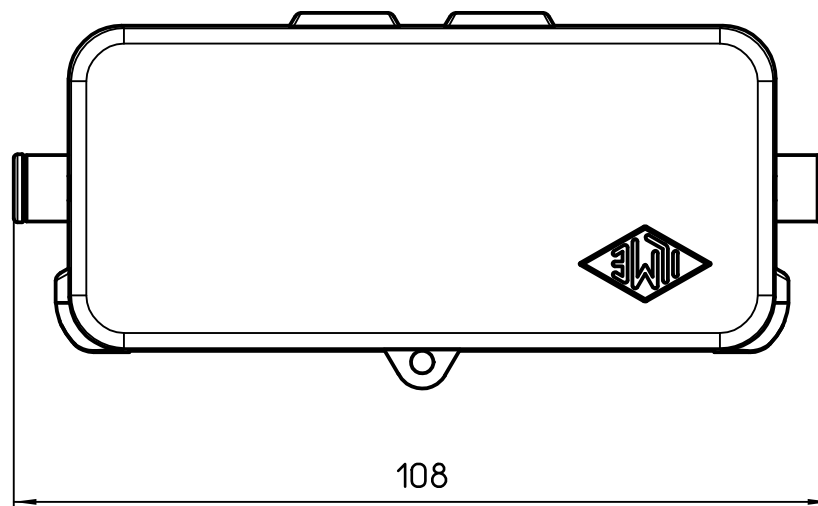

Diritti riservati All rights reserved

Dimensions
in mm

Simplified representation with dimensions without tolerance

Original Size A4

Date 21/05/24

Sign. F.Piazza

CHC 16 L

Cover size "77.27", with 2 pegs, with eyelet

Scale

1:1