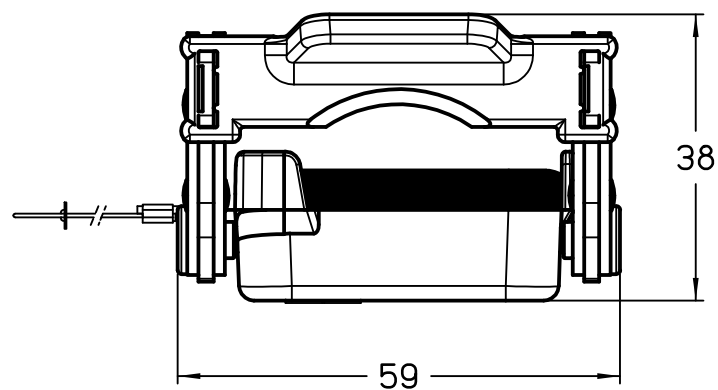

Diritti riservati All rights reserved

Dimensions  
in mm

Simplified representation with dimensions without tolerance

Original Size A4

Date 29/10/24

Sign. F.Piazza

CHC 16 G

Cover, size "77.27", C-TYPE series, with 2 levers, with loop

Scale  
1:1