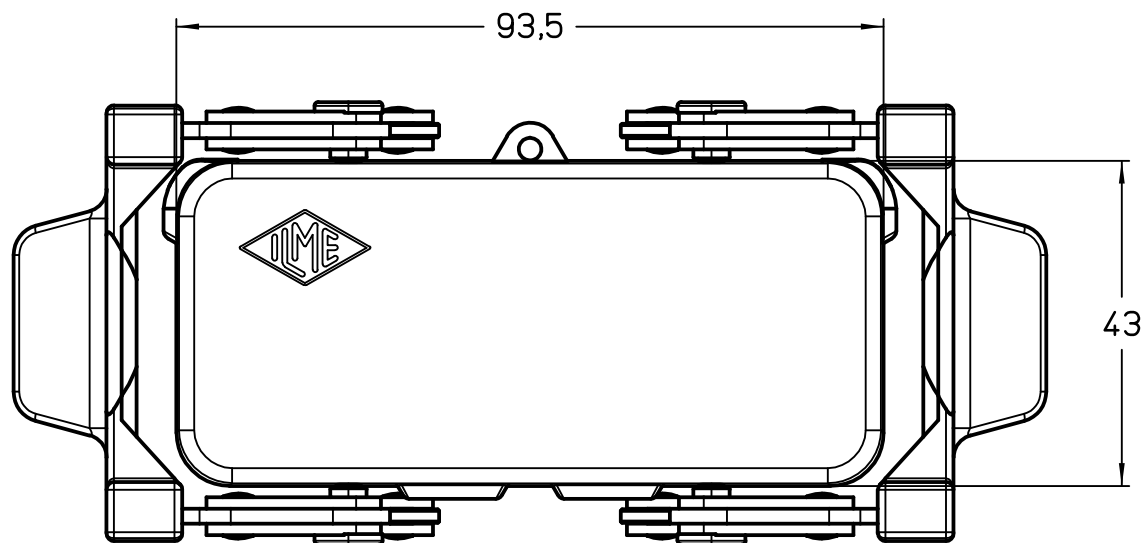

Diritti riservati All rights reserved

Dimensions  
in mm

Simplified representation with dimensions without tolerance

Original Size A4

Date 29/10/24

Sign. F.Piazza

CHC 16 G

Cover, size "77.27", C-TYPE series, with 2 levers, with loop

Scale  
1:1