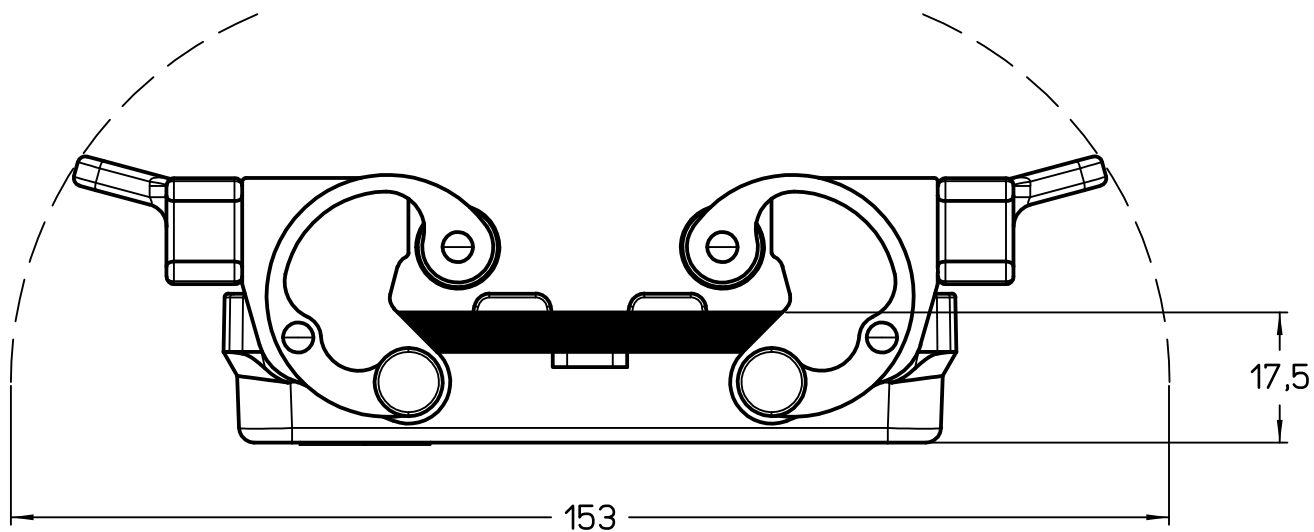

Diritti riservati All rights reserved

Dimensions  
in mm

Simplified representation with dimensions without tolerance

Original Size A4

Date 29/10/24

Sign. F.Piazza

CHC 16 G

Cover, size "77.27", C-TYPE series, with 2 levers, with loop

Scale  
1:1