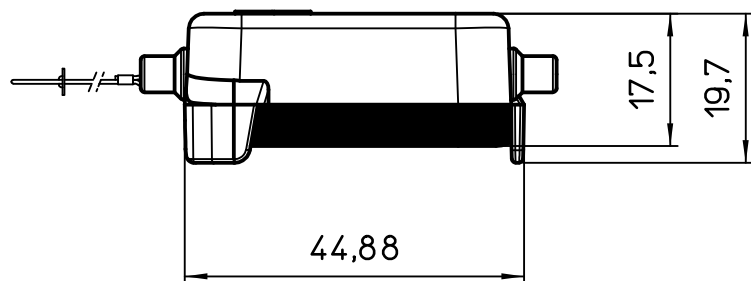

1

2

3

Dimensions in mm

Simplified representation with dimensions without tolerance

Original Size A4

Date 24/05/24

Sign. F.Piazza

CHC 10 C  
Cover size "44.27", with 4 pegs, with loop

Scale  
1:1

1

2

3