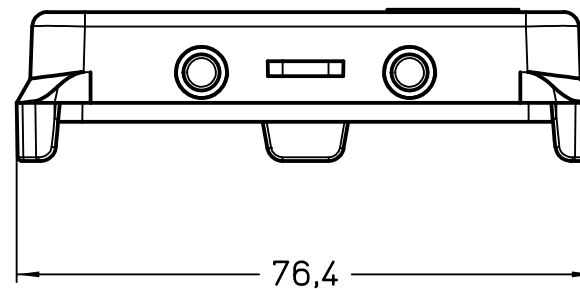

1

2

3

	Dimensions in mm
Original Size A4	
Date 21/05/24	
Sign. F.Piazza	

Simplified representation with dimensions without tolerance

CHC 10
Cover size "57.27", with 4 pegs, with eyelet

Scale
1:1

1