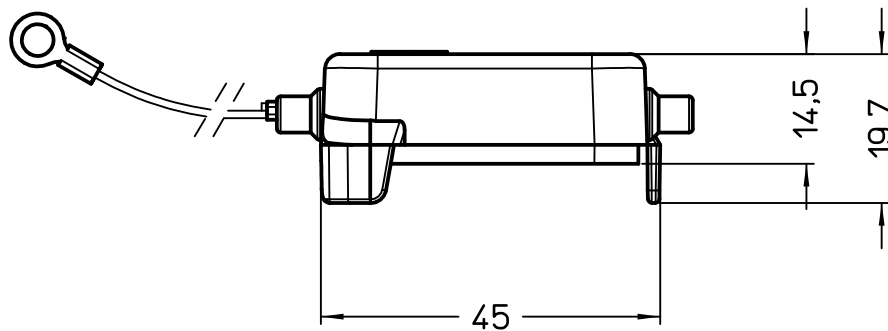

1

2

3

	Dimensions in mm
Original Size A4	
Date 21/05/24	
Sign. F.Piazza	

Simplified representation with dimensions without tolerance

CHC 10
Cover size "57.27", with 4 pegs, with eyelet

Scale
1:1

1