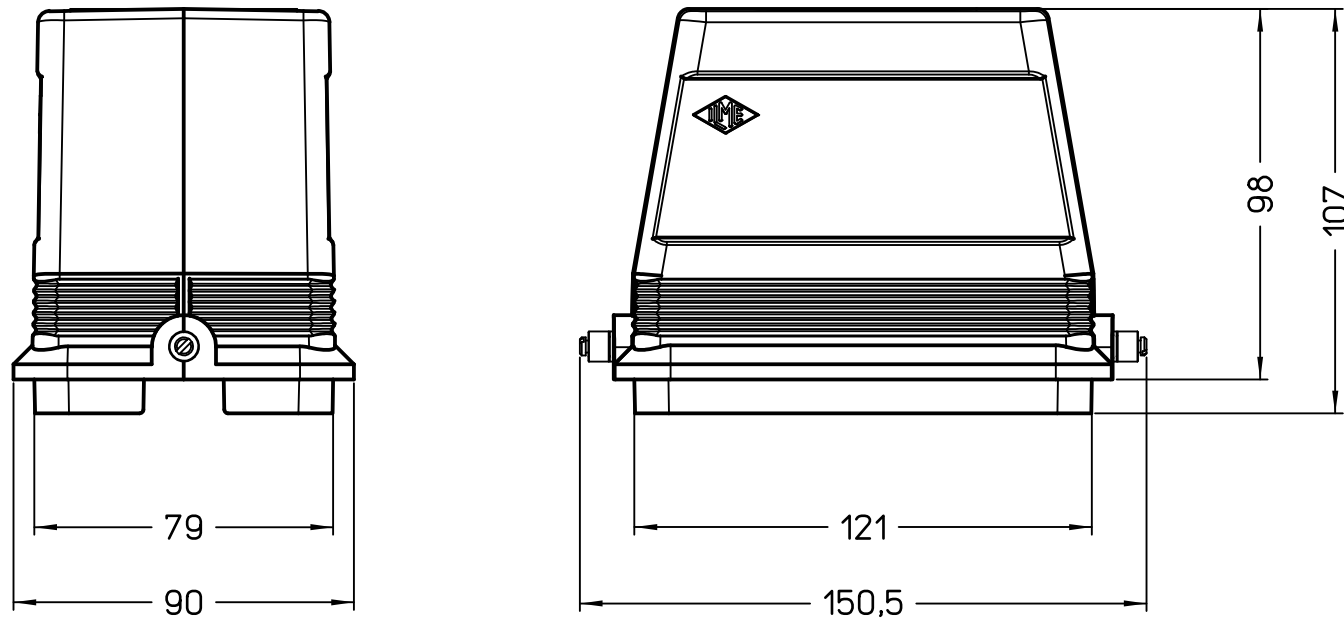

1

2

3

A

A

B

B

	Dimensions in mm
Original Size A4	
Date 01/08/24	
Sign. F.Piazza	

Simplified representation with dimensions without tolerance

CAC 48 L
Hood, size "104.62", C-TYPE series, with 2 pegs

Scale
1:2

1

2

3