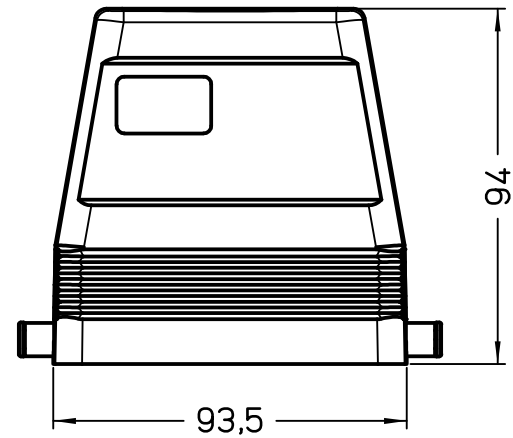

1

2

3

A

A

B

B

	Dimensions in mm
Original Size A4	
Date 14/10/24	
Sign. F.Piazza	

Simplified representation with dimensions without tolerance

CAC 32 L
Hood, size "77.62", C-TYPE series, with 2 pegs, without cable entries

Scale
1:2

1

2

3