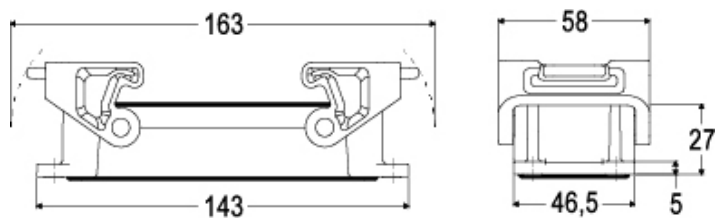

Part number
THIC 24

Bulkhead mounting housing, T-TYPE/C series,
with 2 levers, size "104.27"

Product description		Material properties	
Product type	Bulkhead mounting housing	Main material	Polypropylene (PP)
Series	T-TYPE/C	Other materials	Lever: Polypropylene (PP) Gasket: Silicone rubber
Closing type	With 2 levers	Colour	RAL 7012 grey, RAL 5005 blue
Size	Size 104.27	RoHs conformity	Compliant
Cable entry	Without cable entry	China RoHs - EFUP	E
Technical data		REACH SVHC substances	No
IP degree of protection	IP66 / IP69	General ordering information	
Further technical details		EAN13 code	8015747211420
Weight	76,00 g	eCl@ss 8.1	27440202
Operating temperature range (min, max)	-50°C ... +70°C	ETIM 7.0	EC000437
		Packaging Information	
		Packaging length	365,00 mm
		Packaging height	195,00 mm
		Packaging width	305,00 mm
		Packaging weight	3,79 kg
		Packaging volume	21,71 dm ³
		Packaging description	Carton box
		Packaging quantity	40 Pcs
		Packaging EAN code	8015747211604
		Sub-packaging weight	0,47 kg
		Sub-packaging description	Plastic packaging
		Sub-packaging quantity	5 Pcs
		Sub-packaging EAN barcode	8015747211611

Part number

THIC 24

Catalogue drawings

Catalogue drawings