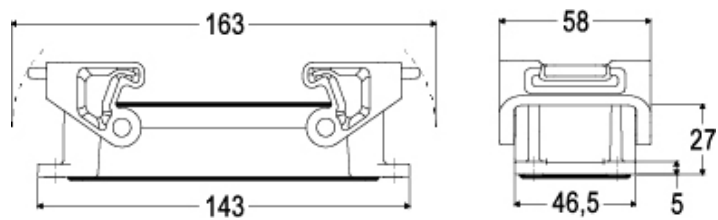

Part number
THIC 24

Bulkhead mounting housing, T-TYPE/C series,
with 2 levers, size "104.27"

Product description		Material properties	
Product type	Bulkhead mounting housing	Main material	Polypropylene (PP)
Series	T-TYPE/C	Other materials	Lever: Polypropylene (PP) Gasket: Silicone rubber
Closing type	With 2 levers	Colour	RAL 7012 grey, RAL 5005 blue
Size	Size 104.27	RoHs conformity	Compliant
Cable entry	Without cable entry	China RoHs - EFUP	E
Technical data		REACH SVHC substances	No
IP degree of protection	IP66 / IP69	General ordering information	
Further technical details		EAN13 code	8015747211420
Weight	76,00 g	eCl@ss 8.1	27440202
Operating temperature range (min, max)	-50°C ... +70°C	ETIM 7.0	EC000437
		Packaging Information	
		Packaging length	365,00 mm
		Packaging height	195,00 mm
		Packaging width	305,00 mm
		Packaging weight	3,79 kg
		Packaging volume	21,71 dm ³
		Packaging description	Carton box
		Packaging quantity	40 Pcs
		Packaging EAN code	8015747211604
		Sub-packaging weight	0,47 kg
		Sub-packaging description	Plastic packaging
		Sub-packaging quantity	5 Pcs
		Sub-packaging EAN barcode	8015747211611

Part number

THIC 24

Catalogue drawings

Catalogue drawings