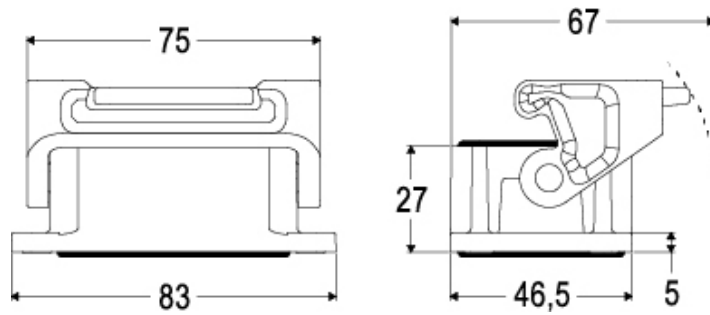

Part number

THIC 06 L

Catalogue drawings