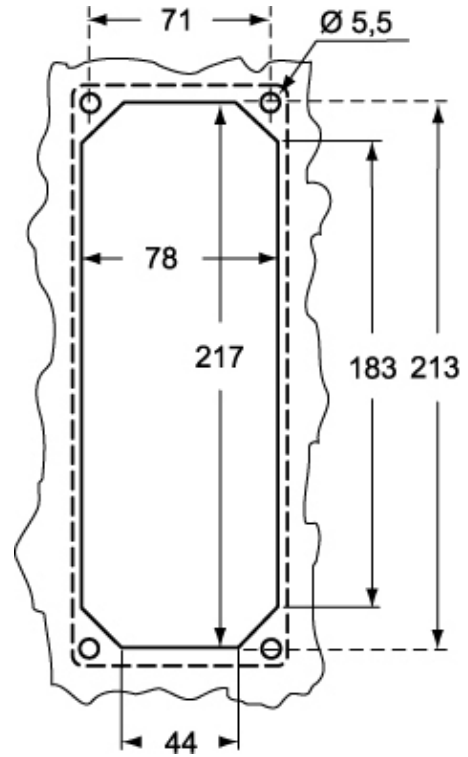

Material properties

| | |
|------------------------------|--|
| Colour | RAL 7035 grey, RAL 1021 yellow |
| RoHs conformity | Compliant with exemption 6(c): copper alloy containing up to 4% lead by weight |
| China RoHs - EFUP | 50 |
| REACH SVHC substances | Yes Lead |
| SCIP number | F6799547-ab84-42f2-938f-233ba663766d |

| | |
|-------------------|---------------|
| EAN13 code | 8015747087414 |
|-------------------|---------------|

Packaging Information

| | |
|----------------------------------|----------------------|
| Sub-packaging length | 116,00 mm |
| Sub-packaging height | 103,00 mm |
| Sub-packaging width | 230,00 mm |
| Sub-packaging weight | 0,61 kg |
| Sub-packaging volume | 2,75 dm ³ |
| Sub-packaging description | Carton box |
| Sub-packaging quantity | 1 Pcs |
| Sub-packaging EAN barcode | 8015747087421 |

Part number

SQV 1643.5

Catalogue drawings

Catalogue drawings

| SQV.5 | | A |
|-------|--------|----|
| 16A | 2P+⊕ | 67 |
| | 3P+⊕ | 67 |
| | 3P+N+⊕ | 70 |