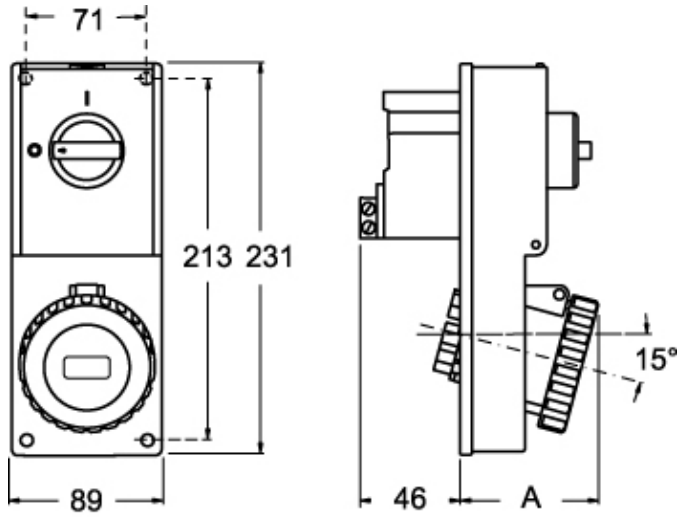

Technical data

| | |
|--------------------------------|-------------|
| Current | 16 A |
| Voltage | 100 ÷ 130 V |
| IP degree of protection | IP55 |

Further technical details

| | |
|--|-----------------|
| Weight | 605,00 g |
| Operating temperature range (min, max) | -25°C ... +40°C |
| IK rating (impact degree of protection) | IK08 |

| | |
|-------------------|---------------|
| EAN13 code | 8015747087414 |
|-------------------|---------------|

Packaging Information

| | |
|----------------------------------|----------------------|
| Sub-packaging length | 116,00 mm |
| Sub-packaging height | 103,00 mm |
| Sub-packaging width | 230,00 mm |
| Sub-packaging weight | 0,61 kg |
| Sub-packaging volume | 2,75 dm ³ |
| Sub-packaging description | Carton box |
| Sub-packaging quantity | 1 Pcs |
| Sub-packaging EAN barcode | 8015747087421 |

Part number

SQV 1643.5

Catalogue drawings

Catalogue drawings

| SQV.5 | | A |
|-------|--------|----|
| 16A | 2P+⊕ | 67 |
| | 3P+⊕ | 67 |
| | 3P+N+⊕ | 70 |