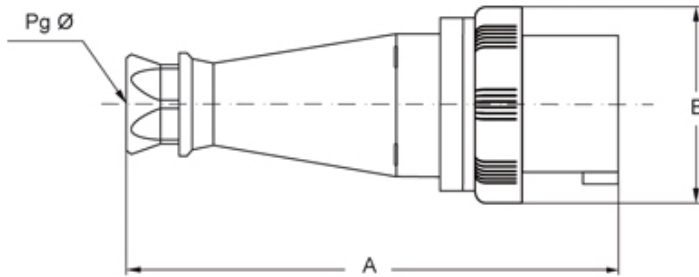

Part number

PHW 6364 SV

Catalogue drawings

(63 / 125A) PHW ... SV

PHW...SV		A	B	Pg ø
63A	2P+⊕	264,5	112	36
	3P+⊕	264,5	112	36
	3P+N+⊕	264,5	112	36
125A	2P+⊕	310	130	2"gas
	3P+⊕	310	130	2"gas
	3P+N+⊕	310	130	2"gas