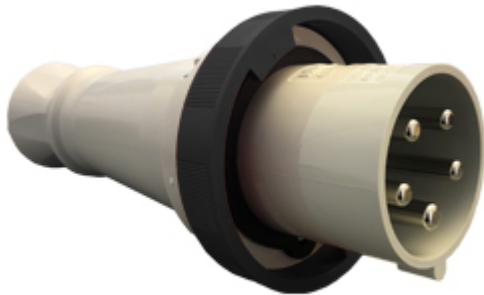

Part number

# PEW 6375 SV

Mobile plug, PLUSO series, 3 poles + N + PE, 7 h (black), 63 A, 277/480 ÷ 288/500 V, straight

Product description		Material properties	
<b>Product type</b>	Plug Mobile	<b>Colour</b>	RAL 7035 grey, RAL 9005 black
<b>Series</b>	PEW...SV, PLUSO	<b>RoHs conformity</b>	Compliant with exemption 6(c): copper alloy containing up to 4% lead by weight
<b>N. of poles</b>	3 poles + N + 	<b>China RoHs - EFUP</b>	50
<b>Clock position</b>	7	<b>REACH SVHC substances</b>	Yes Lead
<b>Specification</b>	Straight	<b>SCIP number</b>	Ca7de37f-add8-4b77-9861-279c94903ade
Technical data		Approvals / Standards	
<b>Current</b>	63 A	<b>Reference standard</b>	EN 60309-1 and -2
<b>Voltage</b>	277/480 ÷ 288/500 V	General ordering information	
<b>IP degree of protection</b>	IP67	<b>EAN13 code</b>	8015747078023
Further technical details		Packaging Information	
<b>Weight</b>	769,00 g	<b>Packaging weight</b>	1,73 kg
<b>Operating temperature range (min, max)</b>	-25°C ... +40°C	<b>Packaging volume</b>	6,61 dm <sup>3</sup>
		<b>Packaging description</b>	Carton box
		<b>Packaging quantity</b>	2 Pcs
		<b>Packaging EAN code</b>	8015747078030