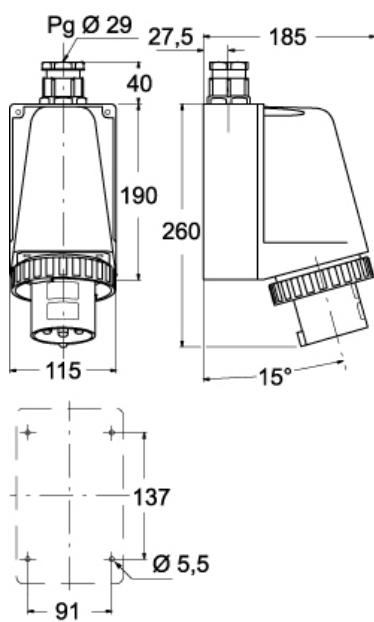

Part number

PEW 6373 SM

Wall-mounting plug, PLUSO series, 2 poles + PE, 7 h (black), 63 A, 480 ÷ 500 V

Product description

Product type	Plug Wall-mounting
Series	PEW...SM, PLUSO
N. of poles	2 poles + 
Clock position	7

Technical data

Current	63 A
Voltage	480 ÷ 500 V
IP degree of protection	IP67

Further technical details

Operating temperature range (min, max)	-25°C ... +40°C
---	-----------------

Material properties

Colour	RAL 7035 grey, RAL 9005 black
---------------	-------------------------------

PEW 6373 SM

Catalogue drawings

(63A) PEW ... SM

(125A) PEW ... SM