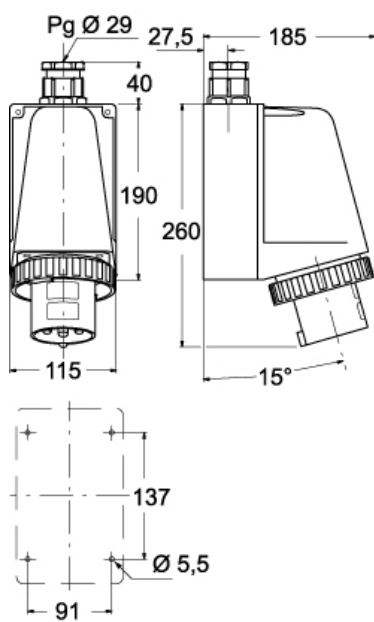

Part number

# PEW 6365 SM

Wall-mounting plug, PLUSO series, 3 poles + N + PE, 6 h (red), 63 A, 380 ÷ 415 V

Product description		Material properties	
<b>Product type</b>	Plug Wall-mounting	<b>Colour</b>	RAL 7035 grey, RAL 3000 red
<b>Series</b>	PEW...SM, PLUSO	<b>RoHs conformity</b>	Compliant with exemption 6(c): copper alloy containing up to 4% lead by weight
<b>Connection type</b>	Screw terminal connection	<b>China RoHs - EFUP</b>	50
<b>N. of poles</b>	3 poles + N + 	<b>REACH SVHC substances</b>	Yes Lead
<b>Clock position</b>	6	<b>SCIP number</b>	Ca7de37f-add8-4b77-9861-279c94903ade
Technical data		Approvals / Standards	
<b>Current</b>	63 A	<b>Reference standard</b>	EN 60309-1 and -2
<b>Voltage</b>	380 ÷ 415 V	General ordering information	
<b>IP degree of protection</b>	IP67	<b>EAN13 code</b>	8015747077712
Further technical details		Packaging Information	
<b>Weight</b>	1.259,00 g	<b>Packaging length</b>	210,00 mm
<b>Operating temperature range (min, max)</b>	-25°C ... +40°C	<b>Packaging height</b>	135,00 mm
		<b>Packaging width</b>	280,00 mm
		<b>Packaging weight</b>	1,55 kg
		<b>Packaging volume</b>	7,94 dm <sup>3</sup>
		<b>Packaging description</b>	Carton box
		<b>Packaging quantity</b>	1 Pcs
		<b>Packaging EAN code</b>	8015747077729

# PEW 6365 SM

Catalogue drawings

(63A) PEW ... SM

(125A) PEW ... SM