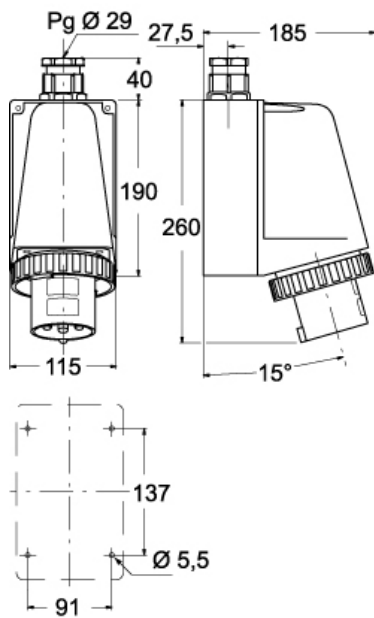

Part number

PEW 6355 SM

Wall-mounting plug, PLUSO series, 3 poles + N + PE, 5 h (black), 63 A, 347/600 ÷ 400/690 V

Product description

Product type	Plug Wall-mounting
Series	PEW...SM, PLUSO
N. of poles	3 poles + N + 
Clock position	5

Technical data

Current	63 A
Voltage	347/600 ÷ 400/690 V
IP degree of protection	IP67

Further technical details

Operating temperature range (min, max)	-25°C ... +40°C
---	-----------------

Material properties

Colour	RAL 7035 grey, RAL 9005 black
---------------	-------------------------------

Approvals / Standards

Reference standard	EN 60309-1 and -2
---------------------------	-------------------

General ordering information

EAN13 code	8015747158374
-------------------	---------------

Part number

PEW 6355 SM

Catalogue drawings

(63A) PEW ... SM

(125A) PEW ... SM