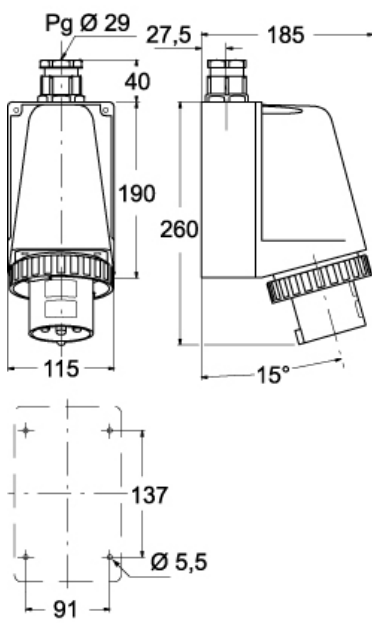

Part number

PEW 6354 SM

Wall-mounting plug, PLUSO series, 3 poles + PE, 5 h (black), 63 A, 600 ÷ 690 V

Product description

Product type	Plug Wall-mounting
Series	PEW...SM, PLUSO
N. of poles	3 poles + 
Clock position	5

Technical data

Current	63 A
Voltage	600 ÷ 690 V
IP degree of protection	IP67

Further technical details

Operating temperature range (min, max)	-25°C ... +40°C
---	-----------------

Material properties

Colour	RAL 7035 grey, RAL 9005 black
---------------	-------------------------------

PEW 6354 SM

Catalogue drawings

(63A) PEW ... SM

(125A) PEW ... SM