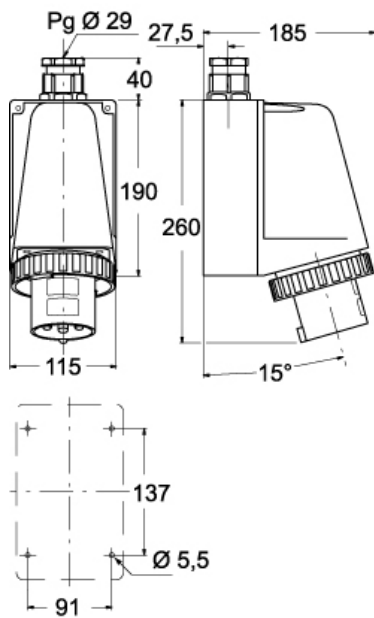

Part number

PEW 63123 SM

Wall-mounting plug, PLUSO series, 2 poles + PE, 12 h (white), 63 A

Product description

Product type	Plug Wall-mounting
Series	PEW...SM, PLUSO
N. of poles	2 poles + 
Clock position	12

Colour	RAL 7035 grey, RAL 9010 white
---------------	-------------------------------

Approvals / Standards

Reference standard	EN 60309-1 and -2
---------------------------	-------------------

General ordering information

EAN13 code	8015747158251
-------------------	---------------

Part number

PEW 63123 SM

Catalogue drawings

(63A) PEW ... SM

(125A) PEW ... SM