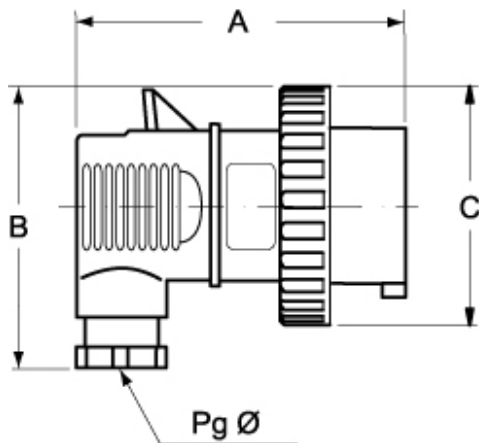

Part number

PEW 3265 SA

Catalogue drawings

(16 / 32A) PEW ... SA

PEW ... SA	A	B	C	Pg Ø	
16A 2P+⊕	100	77	59	13,5	
	3P+⊕	100	84	68	16
	3P+N+⊕	106	91	77	16
32A 2P+⊕	131	100	82	21	
	3P+⊕	131	100	82	21
	3P+N+⊕	131	107	93	21