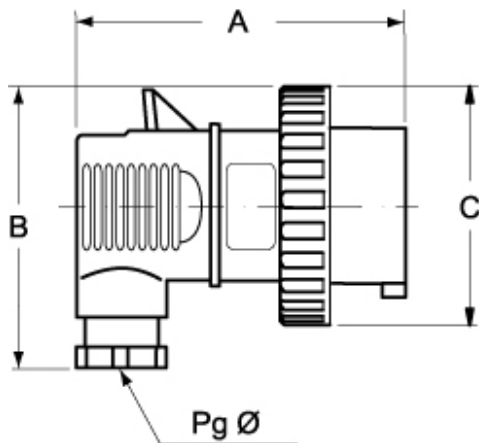

# PEW 3245 SA

Mobile plug, PLUSO series, 3 poles + N + PE, 4 h (yellow), 32 A, 57/100 ÷ 75/130 V, angled

Product description		Material properties	
<b>Product type</b>	Plug Mobile	<b>Colour</b>	RAL 7035 grey, RAL 1021 yellow
<b>Series</b>	PEW...SA, PLUSO	<b>RoHs conformity</b>	Compliant with exemption 6(c): copper alloy containing up to 4% lead by weight
<b>N. of poles</b>	3 poles + N + 	<b>China RoHs - EFUP</b>	50
<b>Clock position</b>	4	<b>REACH SVHC substances</b>	Yes Lead
<b>Specification</b>	Angled	<b>SCIP number</b>	Ca7de37f-add8-4b77-9861-279c94903ade
Technical data		Approvals / Standards	
<b>Current</b>	32 A	<b>Reference standard</b>	EN 60309-1 and -2
<b>Voltage</b>	57/100 ÷ 75/130 V	General ordering information	
<b>IP degree of protection</b>	IP67	<b>EAN13 code</b>	8015747075046
Further technical details		Packaging Information	
<b>Weight</b>	275,00 g	<b>Packaging length</b>	330,00 mm
<b>Operating temperature range (min, max)</b>	-25°C ... +40°C	<b>Packaging height</b>	175,00 mm
		<b>Packaging width</b>	295,00 mm
		<b>Packaging weight</b>	3,22 kg
		<b>Packaging volume</b>	17,04 dm <sup>3</sup>
		<b>Packaging description</b>	Carton box
		<b>Packaging quantity</b>	10 Pcs
		<b>Packaging EAN code</b>	8015747075053

Part number

# PEW 3245 SA

Catalogue drawings

(16 / 32A) PEW ... SA

PEW ... SA	A	B	C	Pg Ø	
<b>16A</b> 2P+⊕	100	77	59	13,5	
	3P+⊕	100	84	68	16
	3P+N+⊕	106	91	77	16
<b>32A</b> 2P+⊕	131	100	82	21	
	3P+⊕	131	100	82	21
	3P+N+⊕	131	107	93	21