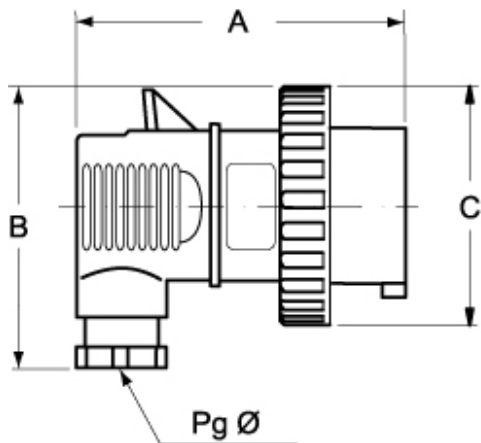

# PEW 1675 SA

Mobile plug, PLUSO series, 3 poles + N + PE, 7 h (black), 16 A, 277/480 ÷ 288/500 V, angled

Product description		Material properties	
<b>Product type</b>	Plug Mobile	<b>Colour</b>	RAL 7035 grey, RAL 9005 black
<b>Series</b>	PEW...SA, PLUSO	<b>RoHs conformity</b>	Compliant with exemption 6(c): copper alloy containing up to 4% lead by weight
<b>N. of poles</b>	3 poles + N + 	<b>China RoHs - EFUP</b>	50
<b>Clock position</b>	7	<b>REACH SVHC substances</b>	Yes Lead
<b>Specification</b>	Angled	<b>SCIP number</b>	Ca7de37f-add8-4b77-9861-279c94903ade
Technical data		Approvals / Standards	
<b>Current</b>	16 A	<b>Reference standard</b>	EN 60309-1 and -2
<b>Voltage</b>	277/480 ÷ 288/500 V	General ordering information	
<b>IP degree of protection</b>	IP67	<b>EAN13 code</b>	8015747073455
Further technical details		Packaging Information	
<b>Weight</b>	172,60 g	<b>Packaging length</b>	285,00 mm
<b>Operating temperature range (min, max)</b>	-25°C ... +40°C	<b>Packaging height</b>	170,00 mm
		<b>Packaging width</b>	190,00 mm
		<b>Packaging weight</b>	1,95 kg
		<b>Packaging volume</b>	9,21 dm <sup>3</sup>
		<b>Packaging description</b>	Carton box
		<b>Packaging quantity</b>	10 Pcs
		<b>Packaging EAN code</b>	8015747073462

Part number

# PEW 1675 SA

Catalogue drawings

(16 / 32A) PEW ... SA

PEW ... SA	A	B	C	Pg Ø	
<b>16A</b> 2P+⊕	100	77	59	13,5	
	3P+⊕	100	84	68	16
	3P+N+⊕	106	91	77	16
<b>32A</b> 2P+⊕	131	100	82	21	
	3P+⊕	131	100	82	21
	3P+N+⊕	131	107	93	21