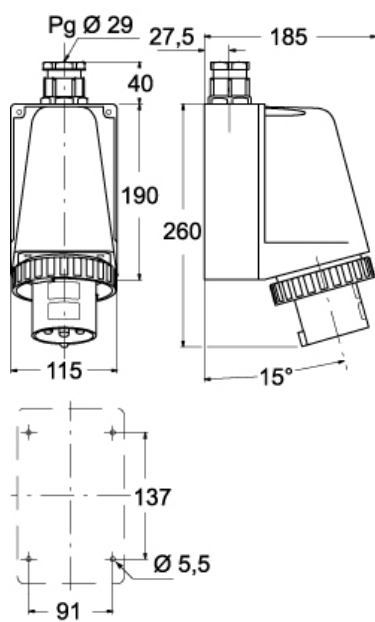

Part number

PEW 12545 SM

Wall-mounting plug, PLUSO series, 3 poles + N + PE, 4 h (yellow), 125 A, 57/100 ÷ 75/130 V

Product description

Product type	Plug Wall-mounting
Series	PEW...SM, PLUSO
N. of poles	3 poles + N + 
Clock position	4

Technical data

Current	125 A
Voltage	57/100 ÷ 75/130 V
IP degree of protection	IP67

Further technical details

Operating temperature range (min, max)	-25°C ... +40°C
---	-----------------

Material properties

EAN13 code	8015747156165
-------------------	---------------

Part number

PEW 12545 SM

Catalogue drawings

(63A) PEW ... SM

(125A) PEW ... SM