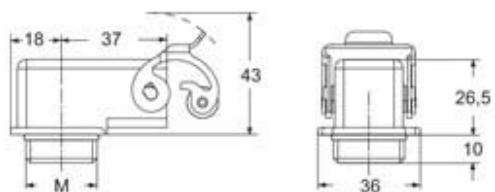

Part number

MKAXE IAF20

Catalogue drawings