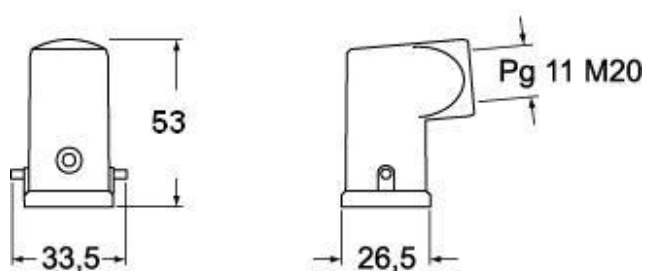

CKA VAS - MKA VA