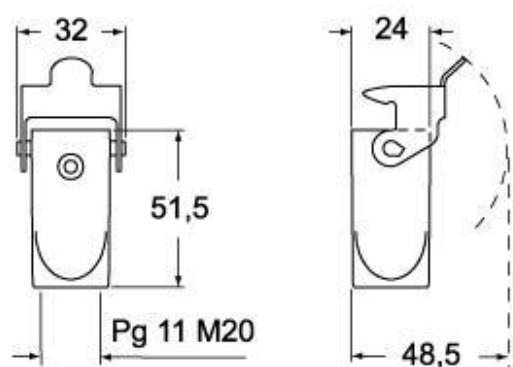

CKA VAS - MKA VA