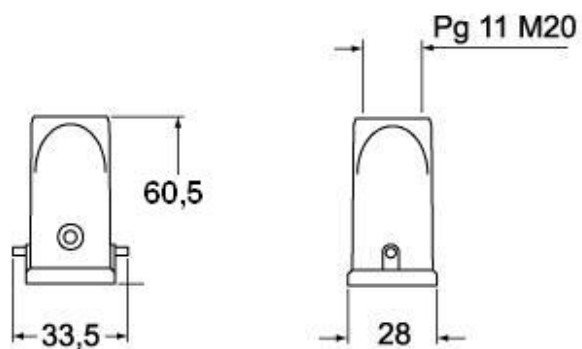

Catalogue drawings

CKA VS - MKA V