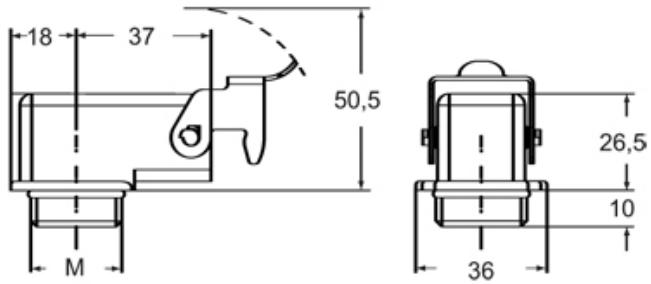

Part number

MKA IAF20

Catalogue drawings

MKA IAF