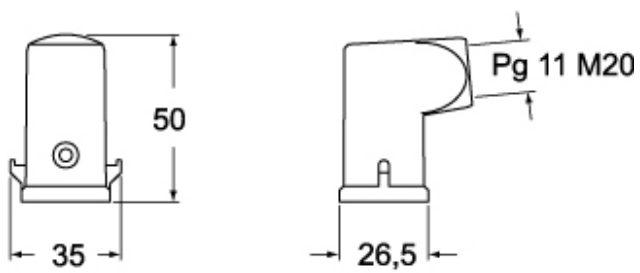

CK VA(N)S - MK VA(N)