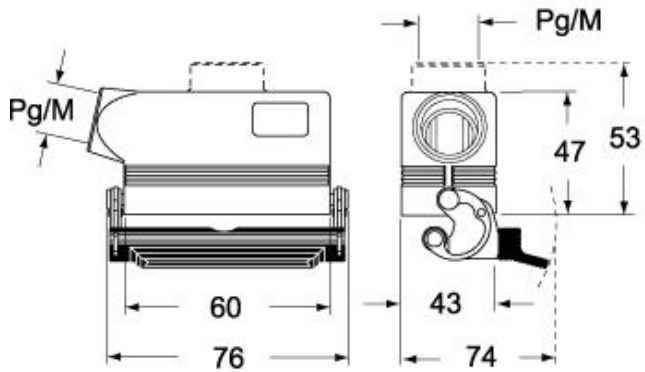

Part number

MHV 06 LX20

Catalogue drawings

CHO LX CHV LX - MHO LX MHV LX