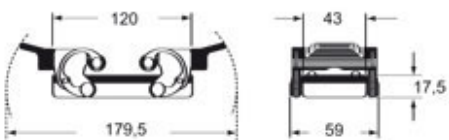

Technical data

IP degree of protection	IP65 / IP66 / IP69
--------------------------------	--------------------

Further technical details

Weight	197,00 g
Operating temperature range (min, max)	-40°C...+125°C

Part number

MHOW 24.25

Catalogue drawings

CHOW (CAOW) MHOW (MAOW)

CHVW (CAVW) MHVW (MAVW)

CHCW G

CHVW G MHVW G