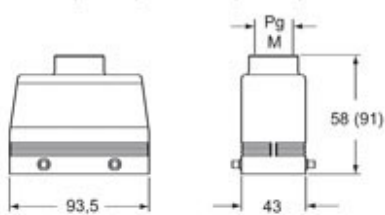

CHVW (CAVW) MHVW (MAVW)