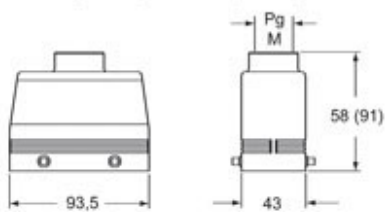

CHVW (CAVW) MHVW (MAVW)