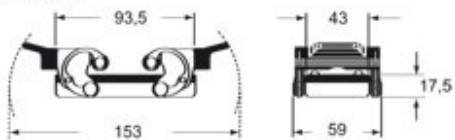

Technical data

IP degree of protection IP65 / IP66 / IP69

Further technical details

Weight	183,00 g
Operating temperature range (min, max)	-40°C...+125°C

Material properties

Other materials	Gasket: FKM
Colour	RAL 9005 black
RoHs conformity	Compliant
China RoHs - EFUP	E
REACH SVHC substances	No

Part number

MHOW 16.25

Catalogue drawings

CHOW (CAOW) MHOW (MAOW)

CHVW (CAVW) MHVW (MAVW)

CHCW G

CAVW G MAVW G