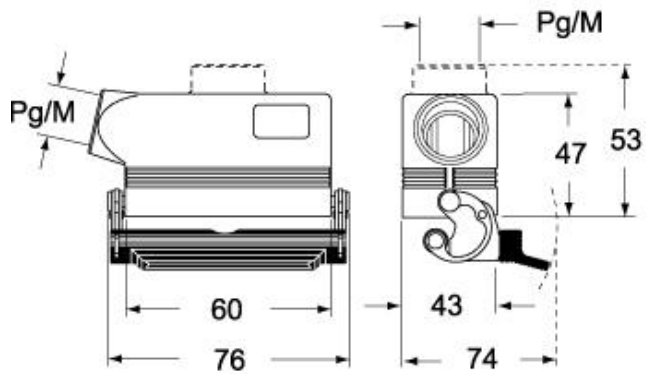

Part number

MHO 06 LX25

Catalogue drawings

CHO LX CHV LX - MHO LX MHV LX