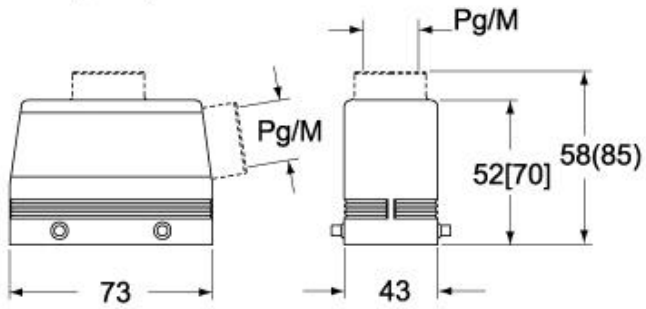

Part number

MFF 10.20

Catalogue drawings

**CHO [CAO] CHV (CAV) - MHO [MAO]
MHV (MAV)**