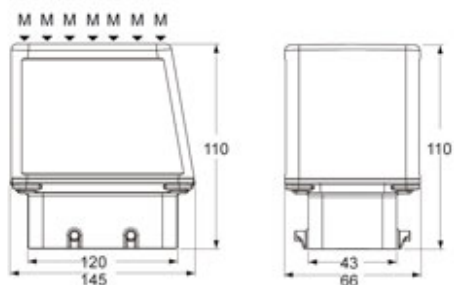

Part number

MBV 24.720

Catalogue drawings

MBV 24