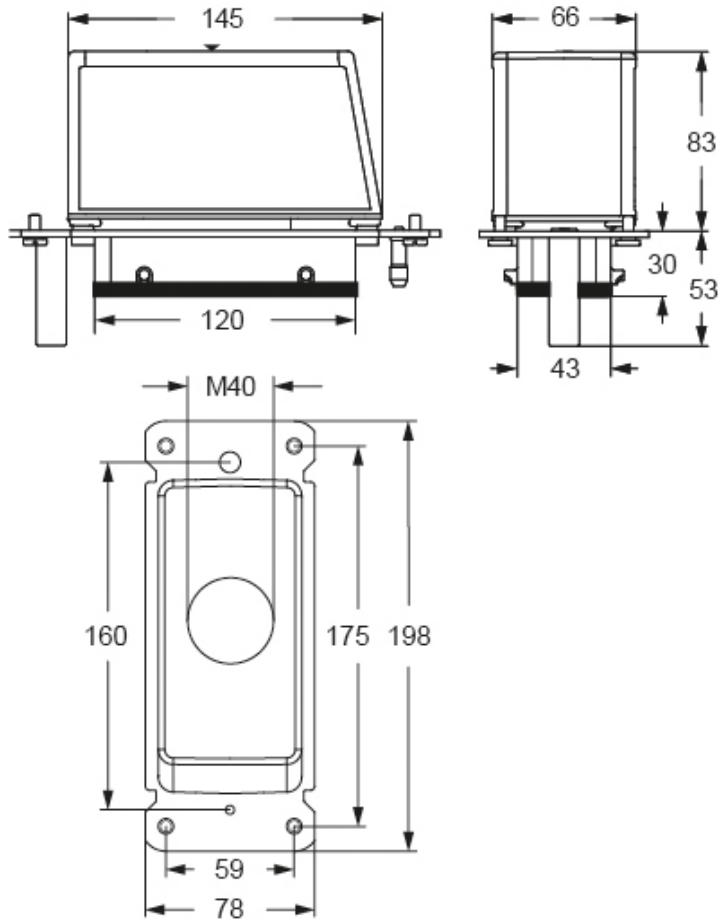

# MBV 24.40DG

Hood, BIG series, with 4 pegs, M40 top cable entry, size "104.27", with self-centering floating frame and gasket

Product description		Material properties	
<b>Product type</b>	Hood	<b>Other materials</b>	Gasket: NBR
<b>Series</b>	BIG	<b>Colour</b>	RAL 7040 grey
<b>Closing type</b>	With 4 pegs	<b>RoHs conformity</b>	Compliant
<b>Size</b>	Size 104.27	<b>China RoHs - EFUP</b>	E
<b>Cable entry</b>	Top cable entry M40	<b>REACH SVHC substances</b>	No
<b>Specification</b>	With self-centering floating frame and gasket	<b>Approvals / Standards</b>	
<b>Technical data</b>		<b>Certifications</b>	DNV, BV
<b>IP degree of protection</b>	IP66 / IP67 / IP69	<b>General ordering information</b>	
<b>Further technical details</b>		<b>EAN13 code</b>	8015747276382
<b>Weight</b>	944,50 g	<b>eCl@ss 8.1</b>	27440202
<b>Operating temperature range (min, max)</b>	-40°C...+125°C	<b>ETIM 7.0</b>	EC000437
		<b>Packaging Information</b>	
		<b>Packaging length</b>	225,00 mm
		<b>Packaging height</b>	130,00 mm
		<b>Packaging width</b>	150,00 mm
		<b>Packaging weight</b>	2,04 kg
		<b>Packaging volume</b>	4,39 dm <sup>3</sup>
		<b>Packaging description</b>	Carton box
		<b>Packaging quantity</b>	2 Pcs
		<b>Packaging EAN code</b>	8015747183444
		<b>Sub-packaging weight</b>	1,02 kg
		<b>Sub-packaging description</b>	Plastic packaging
		<b>Sub-packaging quantity</b>	1 Pcs
		<b>Sub-packaging EAN barcode</b>	8015747183451

Part number

# MBV 24.40DG

Catalogue drawings

Catalogue drawings