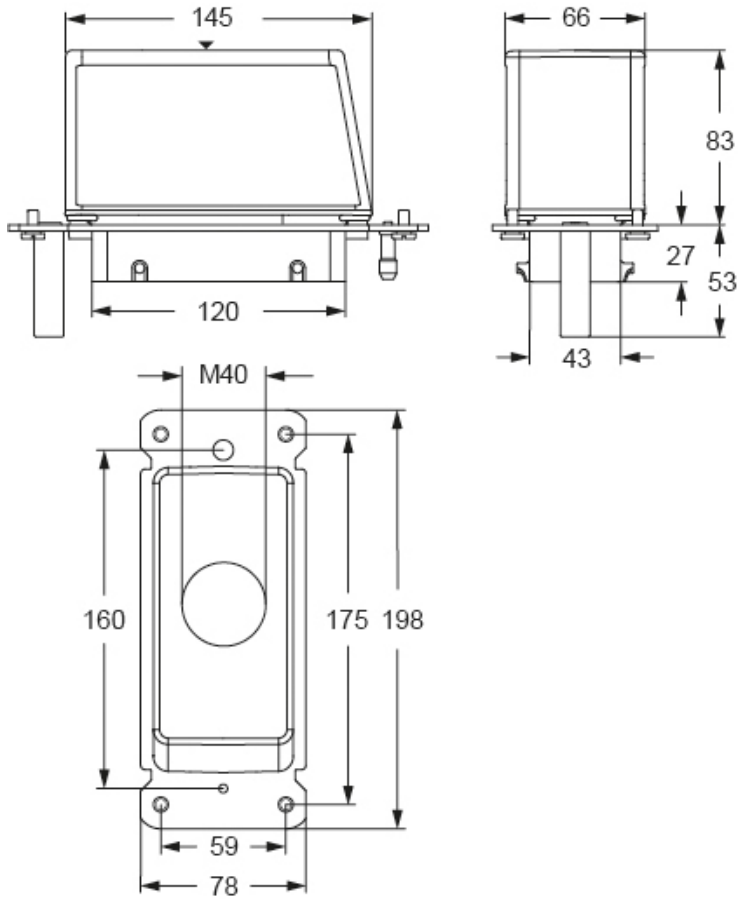

Part number

MBV 24.40D

Hood, BIG series, with 4 pegs, M40 top cable entry, size "104.27", with self-centering floating frame

Product description		Material properties	
Product type	Hood	Other materials	Gasket: NBR
Series	BIG	Colour	RAL 7040 grey
Closing type	With 4 pegs	RoHs conformity	Compliant
Size	Size 104.27	China RoHs - EFUP	E
Cable entry	Top cable entry M40	REACH SVHC substances	No
Specification	With self-centering floating frame	Approvals / Standards	
Technical data		Certifications	DNV, BV
IP degree of protection	IP66 / IP67 / IP69	General ordering information	
Further technical details		EAN13 code	8015747276375
Weight	935,00 g	eCl@ss 8.1	27440202
Operating temperature range (min, max)	-40°C...+125°C	ETIM 7.0	EC000437
		Packaging Information	
		Packaging length	225,00 mm
		Packaging height	130,00 mm
		Packaging width	150,00 mm
		Packaging weight	2,04 kg
		Packaging volume	4,39 dm ³
		Packaging description	Carton box
		Packaging quantity	2 Pcs
		Packaging EAN code	8015747183420
		Sub-packaging weight	1,02 kg
		Sub-packaging description	Plastic packaging
		Sub-packaging quantity	1 Pcs
		Sub-packaging EAN barcode	8015747183437

Part number

MBV 24.40D

Catalogue drawings

Catalogue drawings