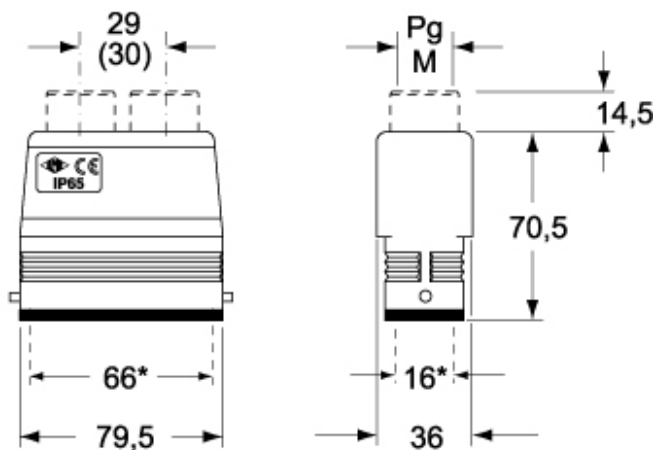

Part number

MAV 24.232

Catalogue drawings

CZAV L2 - (MZAV L2) - [MZFV L2]