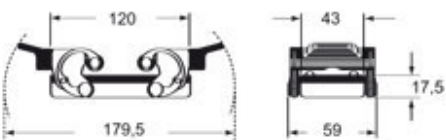

Part number

MAOW 24.32

Hood, W-TYPE series, with 4 pegs, M32 side cable entry, size "104.27", high construction

Product description

Product type	Hood
Series	W-TYPE
Closing type	With 4 pegs
Size	Size 104.27
Cable entry	Side cable entry M32
Specification	High construction

Technical data

IP degree of protection	IP65 / IP66 / IP69
--------------------------------	--------------------

Further technical details

Weight	232,50 g
Operating temperature range (min, max)	-40°C...+125°C

General ordering information

EAN13 code	8015747101929
eCl@ss 8.1	27440202
ETIM 7.0	EC000437

Packaging Information

Packaging length	285,00 mm
Packaging height	170,00 mm
Packaging width	190,00 mm
Packaging weight	2,60 kg
Packaging volume	9,21 dm ³
Packaging description	Carton box
Packaging quantity	10 Pcs
Packaging EAN code	8015747228145
Sub-packaging weight	1,30 kg
Sub-packaging description	Plastic packaging
Sub-packaging quantity	5 Pcs
Sub-packaging EAN barcode	8015747102544

Part number

MAOW 24.32

Catalogue drawings

CHOW (CAOW) MHOW (MAOW)

CHVW (CAVW) MHVW (MAVW)

CHCW G

CHVW G MHVW G