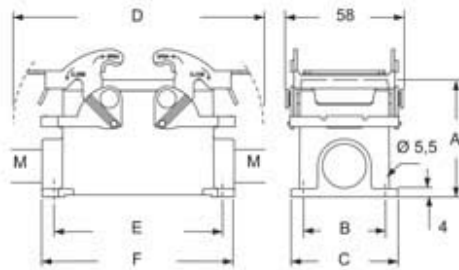

Part number

M7PE 16.225

Surface mounting housing, E-Xtreme® V-TYPE series, with 2 levers, M25 x 2 cable entry, size "77.27"

Product description

Product type	Surface mounting housing
Series	E-Xtreme® V-TYPE
Closing type	With 2 levers
Size	Size 77.27
Cable entry	With cable entry M25 x 2

Technical data

IP degree of protection IP66 / IP67 / IP69

Further technical details

Operating temperature range (min, max) -40°C...+125°C

Material properties

Other materials	Lever: Stainless steel Gasket: FKM
Colour	RAL 7016 grey
RoHs conformity	Compliant
China RoHs - EFUP	E
REACH SVHC substances	No

Approvals / Standards

Certifications	DNV, BV
UL	ECBT2
cUL	ECBT8

General ordering information

EAN13 code	8015747254229
eCl@ss 8.1	27440202
ETIM 7.0	EC000437

Part number

M7PE 16.225

Catalogue drawings

type	A	B	C	D	E	F
M7PE 16	63	45	57	142,5	105	117
M7APE 16	77	45	57	142,5	105	117