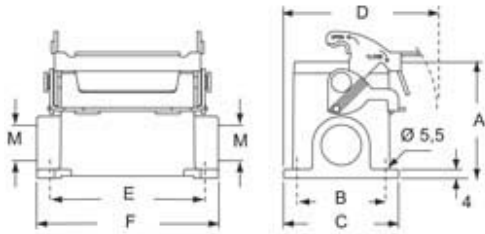

Part number

M7PE 06 L220

Surface mounting housing, E-Xtreme® V-TYPE series, with 1 lever, M20 x 2 cable entry, size "44.27"

Product description

Product type	Surface mounting housing
Series	E-Xtreme® V-TYPE
Closing type	With 1 lever
Size	Size 44.27
Cable entry	With cable entry M20 x 2

Technical data

IP degree of protection IP66 / IP67 / IP69

Further technical details

Weight	1,00 g
Operating temperature range (min, max)	-40°C...+125°C

Material properties

Other materials	Lever: Stainless steel Gasket: FKM
Colour	RAL 7016 grey
RoHs conformity	Compliant
China RoHs - EFUP	E
REACH SVHC substances	No

Approvals / Standards

Certifications	DNV, BV
UL	ECBT2
cUL	ECBT8

General ordering information

EAN13 code	8015747254205
eCl@ss 8.1	27440202
ETIM 7.0	EC000437

Packaging Information

Packaging length	475,00 mm
Packaging height	160,00 mm
Packaging width	140,00 mm
Packaging description	Carton box
Packaging quantity	10 Pcs
Packaging EAN code	8015747222174
Sub-packaging description	Plastic packaging
Sub-packaging quantity	5 Pcs
Sub-packaging EAN barcode	8015747059831

Part number

M7PE 06 L220

Catalogue drawings

type	A	B	C	D	E	F
M7PE 06 L	53	40	52	70	70	82
M7APE 06 L	73	45	57	72,5	70	82