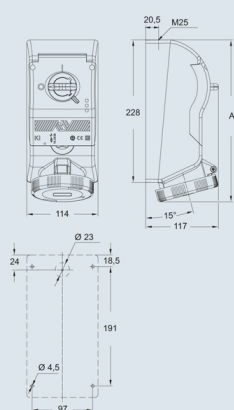

Dimensions in mm

	poles	A
16A	2P+Ⓢ	252
	3P+Ⓢ	252
	3P+N+Ⓢ	252
32A	2P+Ⓢ	260
	3P+Ⓢ	260
	3P+N+Ⓢ	260