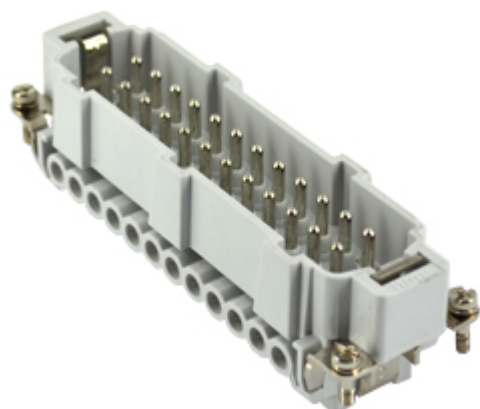

Part number

JNEM 24 N

Male insert, JNE series, screw terminal connection, 24 poles + PE (25-48), 16 A 500 V 6 kV 3, size "104.62", with plate

Product description

Product type	Insert
Series	JNE
Connection type	Screw terminal connection
Gender	Male
N. of poles	48 poles + 
Size	Size 104.62
Specification	With plate, also for non-prepared conductors

Technical data

Current	16 A
Voltage	500 V
Rated impulse withstand voltage	6 kV
Pollution degree	3
Rated voltage according to UL/CSA	600V
Wire cross-section	0,50 mm ² - 4,00 mm ²
AWG size	20 - 12
Contact type	Turned tin plated
Pole numbering system	25-48
IP degree of protection	IP20 without enclosure, IP65/IP66 with enclosure

Further technical details

Characteristics according to EN 61984	16A 500V 6kV 3; 16A 400/690V 6kV 2
Mating cycles	≥ 200
Insulation resistance	≥ 10 GΩ
Weight	11,50 g
Operating temperature range (min, max)	-40 °C ... +125 °C
UL 94 flammability rating	V-0

Material properties

Main material	Polycarbonate (PC)
Other materials	Contacts: copper alloy
Colour	RAL 7035 grey
RoHs conformity	Compliant with exemption 6(c): copper alloy containing up to 4% lead by weight
China RoHs - EFUP	50
REACH SVHC substances	Yes Lead
SCIP number	1a9c93ff-0445-4a16-81e3-1609ac5274d6